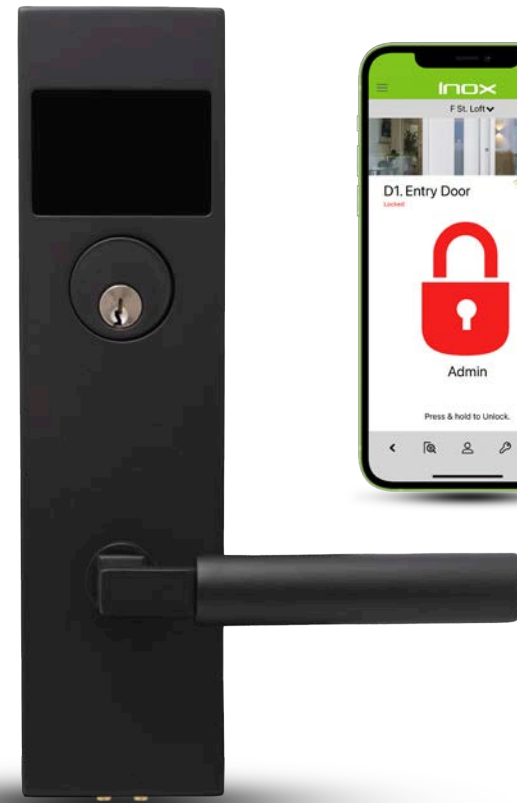

We make it our mission to create extraordinary products that are as beautiful as they are functional.

Innovation

INOX is a leading manufacturer of sliding door locks, from the world's first barn door privacy lock to commercial-rated electrified sliding door locks.

A Safer, Smarter Lifestyle

Access management made easy.

INOX Smart is the latest innovation in smart locks and access controls, designed and engineered specifically with multifamily, hospitality, and mixed-use in mind.

The ISM7000 battery powered smart mortise lock communicates through a user-friendly app using low energy Bluetooth technology.

Total Commercial Package

In addition to locksets, INOX offers a comprehensive door hardware package including hinges, closers, pulls, and other auxiliary hardware.