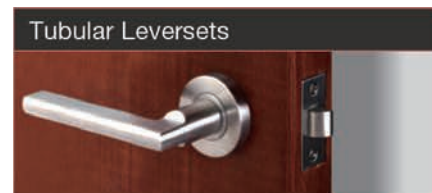

A Safer, Smarter Lifestyle

Access management made easy.

INOX Smart is the latest innovation in smart locks and access controls, designed and engineered specifically with multifamily, hospitality, and mixed-use in mind.

The ISM7000 battery powered smart mortise lock communicates through a user-friendly app using low energy Bluetooth technology.

Total Commercial Package

In addition to locksets, INOX offers a comprehensive door hardware package including hinges, closers, pulls, and other auxiliary hardware.