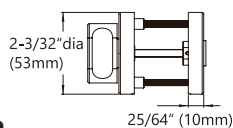

PRIVACY BOLT

ANSI/BHMA Grade 1

SPECIFICATIONS

Door Thickness	1-3/8" (35mm) to 1-3/4" (44mm) Thick Door Kits available
Backset	2-3/8" (60mm) standard 2-3/4" (70mm) optional
Privacy Bolt	1/2" (12.7mm) throw
Bolt Spindle	3/16" (5mm) square

T-Turn Side

Release only

GT Rose

Release w/Indicator

T-Turn Side

Release only

Release w/Indicator

T-Turn Side

Release Side

T-Turn Side

Release Side

FUNCTION

Privacy Deadbolt

Deadbolt locked and unlocked by inside thumbturn or outside emergency release

Description

Item No.

Privacy Bolt with GT Rose, 04 T-Turn, 2-3/8" Backset, with Indicator	GT04PB62W
Privacy Bolt with GT Rose, 04 T-Turn, 2-3/4" Backset, with Indicator	GT04PB72W
Privacy Bolt with GT Rose, 04 T-Turn, 2-3/8" Backset	GT04PB62
Privacy Bolt with GT Rose, 04 T-Turn, 2-3/4" Backset	GT04PB72
Privacy Bolt with GS Rose, 04 T-Turn, 2-3/8" Backset, with Indicator	GS04PB62W
Privacy Bolt with GS Rose, 04 T-Turn, 2-3/4" Backset, with Indicator	GS04PB72W
Privacy Bolt with GS Rose, 04 T-Turn, 2-3/8" Backset	GS04PB62
Privacy Bolt with GS Rose, 04 T-Turn, 2-3/4" Backset	GS04PB72
Privacy Bolt with GR Rose, 04 T-Turn, 2-3/8" Backset	GR04PB62
Privacy Bolt with GR Rose, 04 T-Turn, 2-3/4" Backset	GR04PB72
Privacy Bolt with SR Rose, 04 T-Turn, 2-3/8" Backset	SR04PB62
Privacy Bolt with SR Rose, 04 T-Turn, 2-3/4" Backset	SR04PB72