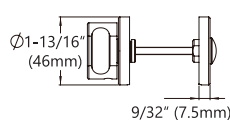

PRIVACY BOLT

ANSI/BHMA Grade 1

SPECIFICATIONS

Door Thickness	1-3/8" (35mm) to 1-3/4" (44mm) Thick Door Kits available
Backset	2-3/8" (60mm) standard 2-3/4" (70mm) optional
Privacy Bolt	1/2" (12.7mm) throw
Bolt Spindle	3/16" (5mm) square

SR Rose

T-Turn Side

SR Rose

Release Side

FUNCTION

Privacy Deadbolt

Deadbolt locked and unlocked by inside thumbturn or outside emergency release

Description

Item No.

Privacy Bolt with GT Rose, 04 T-Turn, 2-3/8" Backset, with Indicator	GT04PB62W
Privacy Bolt with GT Rose, 04 T-Turn, 2-3/4" Backset, with Indicator	GT04PB72W
Privacy Bolt with GT Rose, 04 T-Turn, 2-3/8" Backset	GT04PB62
Privacy Bolt with GT Rose, 04 T-Turn, 2-3/4" Backset	GT04PB72
Privacy Bolt with GS Rose, 04 T-Turn, 2-3/8" Backset, with Indicator	GS04PB62W
Privacy Bolt with GS Rose, 04 T-Turn, 2-3/4" Backset, with Indicator	GS04PB72W
Privacy Bolt with GS Rose, 04 T-Turn, 2-3/8" Backset	GS04PB62
Privacy Bolt with GS Rose, 04 T-Turn, 2-3/4" Backset	GS04PB72
Privacy Bolt with GR Rose, 04 T-Turn, 2-3/8" Backset	GR04PB62
Privacy Bolt with GR Rose, 04 T-Turn, 2-3/4" Backset	GR04PB72
Privacy Bolt with SR Rose, 04 T-Turn, 2-3/8" Backset	SR04PB62
Privacy Bolt with SR Rose, 04 T-Turn, 2-3/4" Backset	SR04PB72