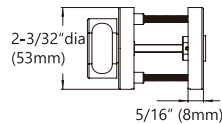

T-Turn Side

Release only

GS Rose

Release w/Indicator