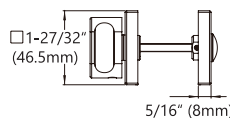

PRIVACY BOLT

ANSI/BHMA Grade 1

SPECIFICATIONS

Door Thickness	1-3/8" (35mm) to 1-3/4" (44mm) Thick Door Kits available
Backset	2-3/8" (60mm) standard 2-3/4" (70mm) optional
Privacy Bolt	1/2" (12.7mm) throw
Bolt Spindle	3/16" (5mm) square

SR Rose

T-Turn Side

SR Rose

Release Side

FUNCTION

Privacy Deadbolt

Deadbolt locked and unlocked by inside thumbturn or outside emergency release

Description

Item No.

Privacy Bolt with GT Rose, 04 T-Turn, 2-3/8" Backset, with Indicator	GT04PB62W
Privacy Bolt with GT Rose, 04 T-Turn, 2-3/4" Backset, with Indicator	GT04PB72W
Privacy Bolt with GT Rose, 04 T-Turn, 2-3/8" Backset	GT04PB62
Privacy Bolt with GT Rose, 04 T-Turn, 2-3/4" Backset	GT04PB72
Privacy Bolt with GS Rose, 04 T-Turn, 2-3/8" Backset, with Indicator	GS04PB62W
Privacy Bolt with GS Rose, 04 T-Turn, 2-3/4" Backset, with Indicator	GS04PB72W
Privacy Bolt with GS Rose, 04 T-Turn, 2-3/8" Backset	GS04PB62
Privacy Bolt with GS Rose, 04 T-Turn, 2-3/4" Backset	GS04PB72
Privacy Bolt with GR Rose, 04 T-Turn, 2-3/8" Backset	GR04PB62
Privacy Bolt with GR Rose, 04 T-Turn, 2-3/4" Backset	GR04PB72
Privacy Bolt with SR Rose, 04 T-Turn, 2-3/8" Backset	SR04PB62
Privacy Bolt with SR Rose, 04 T-Turn, 2-3/4" Backset	SR04PB72