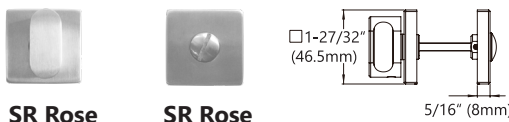

### Privacy Deadbolt

Deadbolt locked and unlocked by inside thumbturn or outside emergency release

**GT Rose** T-Turn Side  
**GT Rose** Release only  
**GT Rose** Release w/Indicator

**GS Rose** T-Turn Side  
**GS Rose** Release only  
**GS Rose** Release w/Indicator

**GR Rose** T-Turn Side  
**GR Rose** Release Side

**SR Rose** T-Turn Side  
**SR Rose** Release Side