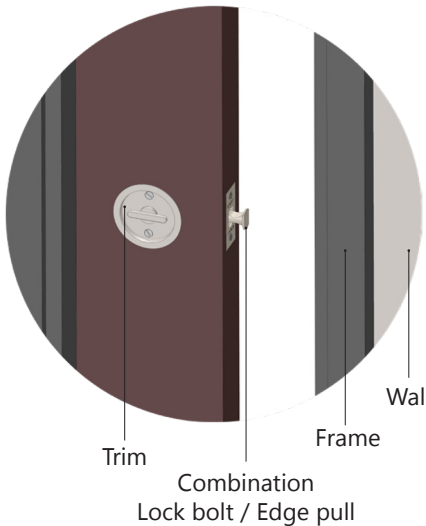

FEATURES

- Privacy pocket door lock with edge pull combination
- Utilizes a unique rotating bolt to lock into the strike
- Edge pull operates a 2-in-1 spring-loaded pull and locking bolt
- Designed to fit in standard 2-1/8" bore
- Commercially tested with 200,000 cycle test
- User-friendly emergency coin release from the outside

FUNCTION

Privacy Lock with Edge Pull: PD2062

- Spring-loaded edge pull activated by pressing on front end. Once edge pull is inserted into strike, rotate thumbturn on recessed trim to rotate pull inside strike, transforming it into a deadbolt.
- Unlock by turning thumbturn back, or via emergency coin release on outside of door. Push deadbolt/edge pull back into lockcase when not in use.

Passage/Edge Pull: PD2061

- Spring-loaded edge pull is activated by pressing on front end.
- Recessed flush trim assists closing and opening of door.

PD2000 TWISTLOCK EDGE PULL PRIVACY LOCK

Locking Edge Pull for Pocket Doors

PD2000 COMPONENTS

STANDARD TRIM

Item Codes	Trim	Thumbturn	Backset	Lock/Function
FH12 PD2061	FH12	TT08	2-3/8"	Passage
FH12 PD2062	FH12	TT08	2-3/8"	Privacy
FH13 PD2061	FH13	TT08	2-3/8"	Passage
FH13 PD2062	FH13	TT08	2-3/8"	Privacy