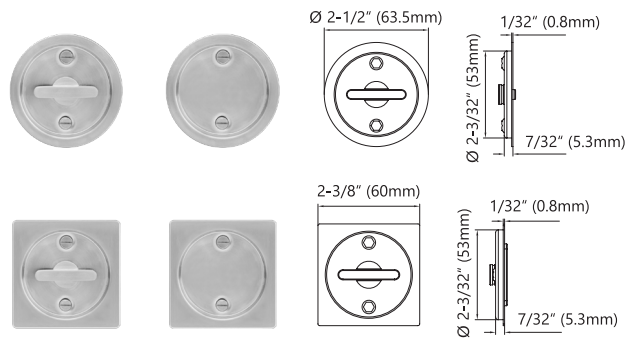

FEATURES

- Privacy pocket door lock with edge pull combination
- Utilizes a unique rotating bolt to lock into the strike
- Edge pull operates a 2-in-1 spring-loaded pull and locking bolt
- Designed to fit in standard 2-1/8" bore
- Commercially tested with 200,000 cycle test
- User-friendly emergency coin release from the outside

FUNCTION

Privacy Lock with Edge Pull: PD2062

- Spring-loaded edge pull activated by pressing on front end. Once edge pull is inserted into strike, rotate thumbturn on recessed trim to rotate pull inside strike, transforming it into a deadbolt.
- Unlock by turning thumbturn back, or via emergency coin release on outside of door. Push deadbolt/edge pull back into lockcase when not in use.

Passage/Edge Pull: PD2061

- Spring-loaded edge pull is activated by pressing on front end.
- Recessed flush trim assists closing and opening of door.

PD2000 TWISTLOCK EDGE PULL PRIVACY LOCK

Locking Edge Pull for Pocket Doors

PD2000 COMPONENTS

STANDARD TRIM

Item Codes	Trim	Thumbturn	Backset	Lock/Function
FH12 PD2061	FH12	TT08	2-3/8"	Passage
FH12 PD2062	FH12	TT08	2-3/8"	Privacy
FH13 PD2061	FH13	TT08	2-3/8"	Passage
FH13 PD2062	FH13	TT08	2-3/8"	Privacy