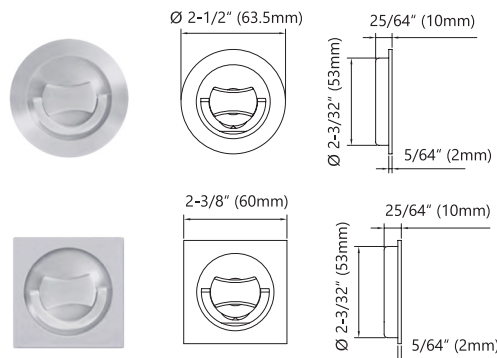

PD2000 TWISTLOCK EDGE PULL PRIVACY LOCK

Locking Edge Pull for Pocket Doors

SPECIFICATIONS

Door Thickness	Standard Trim: 1-3/8" (35mm) to 1-3/4" (45mm) Concealed Fastener Trim: 1-3/4" (45mm) Thick door kit available, please contact the sales department
Backset	2-3/8" (60mm)
Bolt Projection	5/8" (15.5mm)
Thumbturn Spindle	5 x 5mm square
Handing	Non-Handed

Passage/Edge Pull: PD2061

- Spring-loaded edge pull is activated by pressing on front end.
- Recessed flush trim assists closing and opening of door.

PD2000 TWISTLOCK EDGE PULL PRIVACY LOCK

Locking Edge Pull for Pocket Doors

PD2000 COMPONENTS

STANDARD TRIM

Item Codes	Trim	Thumbturn	Backset	Lock/Function
FH12 PD2061	FH12	TT08	2-3/8"	Passage
FH12 PD2062	FH12	TT08	2-3/8"	Privacy
FH13 PD2061	FH13	TT08	2-3/8"	Passage
FH13 PD2062	FH13	TT08	2-3/8"	Privacy

OPTIONAL TRIM

Item Codes	Trim*	Thumbturn	Backset	Lock/Function
FH22CF PD2061	FH22CF	TT06	2-3/8"	Passage
FH22CF PD2062	FH22CF	TT06	2-3/8"	Privacy
FH23CF PD2061	FH23CF	TT06	2-3/8"	Passage
FH23CF PD2062	FH23CF	TT06	2-3/8"	Privacy