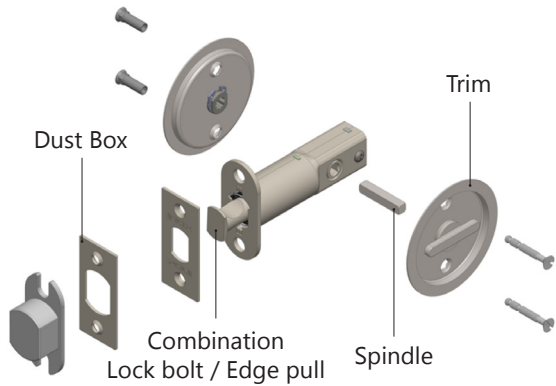

FEATURES

- Privacy pocket door lock with edge pull combination
- Utilizes a unique rotating bolt to lock into the strike
- Edge pull operates a 2-in-1 spring-loaded pull and locking bolt
- Designed to fit in standard 2-1/8" bore
- Commercially tested with 200,000 cycle test
- User-friendly emergency coin release from the outside

FUNCTION

Privacy Lock with Edge Pull: PD2062

- Spring-loaded edge pull activated by pressing on front end. Once edge pull is inserted into strike, rotate thumbturn on recessed trim to rotate pull inside strike, transforming it into a deadbolt.
- Unlock by turning thumbturn back, or via emergency coin release on outside of door. Push deadbolt/edge pull back into lockcase when not in use.

Passage/Edge Pull: PD2061

- Spring-loaded edge pull is activated by pressing on front end.
- Recessed flush trim assists closing and opening of door.

PD2000 TWISTLOCK EDGE PULL PRIVACY LOCK

Locking Edge Pull for Pocket Doors

PD2000 COMPONENTS

STANDARD TRIM

Item Codes	Trim	Thumbturn	Backset	Lock/Function
FH12 PD2061	FH12	TT08	2-3/8"	Passage
FH12 PD2062	FH12	TT08	2-3/8"	Privacy
FH13 PD2061	FH13	TT08	2-3/8"	Passage
FH13 PD2062	FH13	TT08	2-3/8"	Privacy