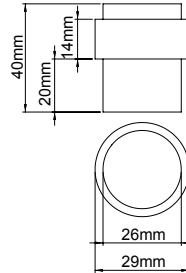

Door Stops

DSIX02 Door Stop

Stainless Steel
Floor Mount
Screws and Plug included

Description	Finish	Product Code
Door Stop	Satin	DSIX02-32D
	Polished	DSIX02-32
	Oil Rubbed Bronze	DSIX02-10B