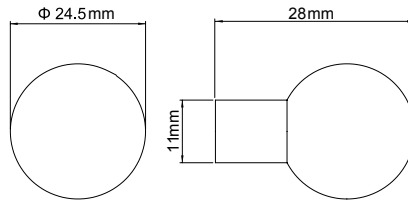

FKIX02 Furniture Knob

Stainless Steel
Screws included

Description	Finish	Product Code
Furniture Knob Ball Dia. 1"	Satin	FKIX021-32D
Furniture Knob Ball Dia. 1-1/4"	Satin	FKIX022-32D