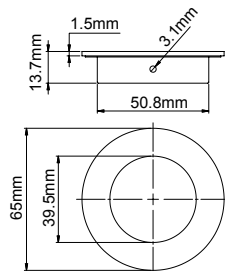

Pocket Pulls

FHIX01 Furniture Pocket Pull

Stainless Steel
Concealed Fixing, Screws included

Description	Finish	Product Code
Furniture Pocket Pull	Satin	FHIX01-32D
	Polished	FHIX01-32
	Oil Rubbed Bronze	FHIX01-10B