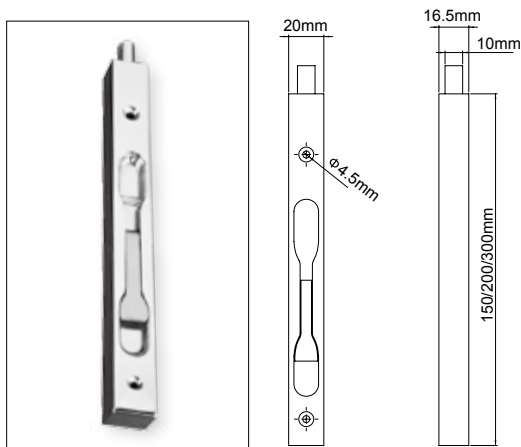

Description	Finish	Product Code
Edge Pull 1"	Satin	EPIX01-32D
	Polished	EPIX01-32
	Oil Rubbed Bronze	EPIX01-10B

Flush Bolts

DBIX01 Flush Bolt

Stainless Steel
Strike Plate and Screws included

Description	Finish	Product Code
Flush Bolt 6"	Satin	DBIX016-32D
Flush Bolt 8"	Satin	DBIX018-32D
Flush Bolt 12"	Satin	DBIX0112-32D