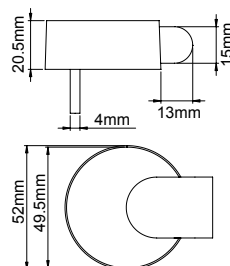

DSIX06 Door Stop

Stainless Steel
Floor Mount
Screws and Plug included

Description	Finish	Product Code
Door Stop	Satin	DSIX06-32D
	Polished	DSIX06-32