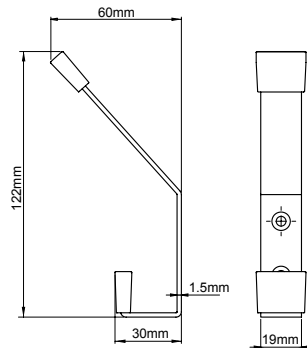

Coat Hook

CHIX01 Coat Hook

Stainless Steel
Double Coat Hook
Rubber protection and screws included

Description	Finish	Product Code
Double Coat Hook	Satin	CHIX01-32D
Double Coat Hook	Polished	CHIX01-32