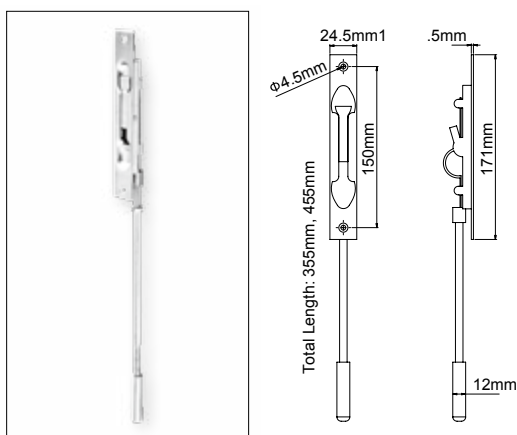

Description	Finish	Product Code
Edge Pull 1"	Satin	EPIX01-32D
	Polished	EPIX01-32
	Oil Rubbed Bronze	EPIX01-10B

Flush Bolts

DBIX01 Flush Bolt

Stainless Steel
Strike Plate and Screws included

Description	Finish	Product Code
Flush Bolt 6"	Satin	DBIX016-32D
Flush Bolt 8"	Satin	DBIX018-32D
Flush Bolt 12"	Satin	DBIX0112-32D

DBIX02 Adjustable Flush Bolt

Stainless Steel with Zinc Plated Steel Rod
Strike Plate and Screws included

Description	Finish	Product Code
Flush Bolt 14"	Satin	DBIX0214-32D
Flush Bolt 18"	Satin	DBIX0218-32D