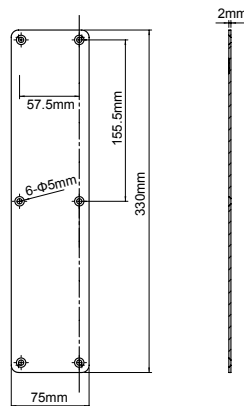

Push Plate

PUIX01 Push Plate

Stainless Steel
Suitable to fit with INOX Pull Handle
Available in plain and with engraved "PUSH"
Surface mount and screws included

Description	Finish	Product Code
Push Plate Plain	Satin	PUIX01-32D
Push Plate with "PUSH"	Satin	PUIX01-PUSH-32D