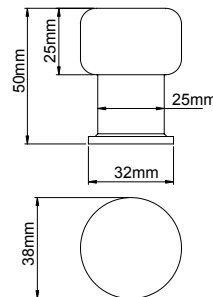

DSIX05 Door Stop

Stainless Steel
Floor Mount or Wall Mount
Screws and Plug included

Description	Finish	Product Code
Door Stop	Satin	DSIX05-32D
	Polished	DSIX05-32