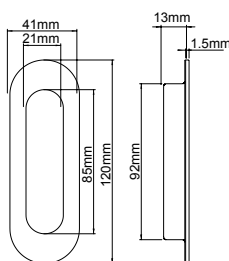

FHIX04 Furniture Pocket Pull

Stainless Steel
Concealed Fixing, Screws included

Description	Finish	Product Code
Furniture Pocket Pull	Satin	FHIX04-32D
	Polished	FHIX04-32
	Oil Rubbed Bronze	FHIX04-10B