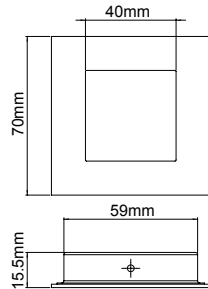

Pocket Pulls

FHIX05 Furniture Pocket Pull

Stainless Steel
Concealed Fixing, Screws included

Description	Finish	Product Code
Furniture Pocket Pull	Satin	FHIX05-32D
	Polished	FHIX05-32
	Oil Rubbed Bronze	FHIX05-10B