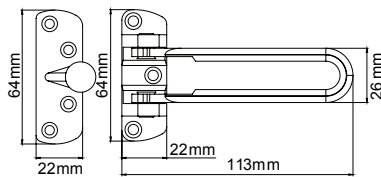

Door Guard

DGIX01 Door Guard

Zinc Alloy
Surface mount and screw included

Description	Finish	Product Code
Door Guard	Satin Nickel	DGIX01-32D
Door Guard	Polished Chrome	DGIX01-32