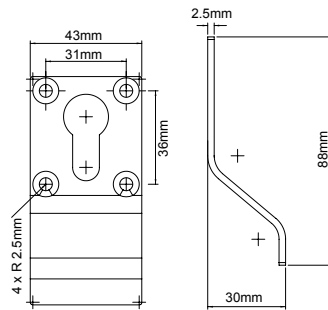

Cylinder Pull

CPIX01 Cylinder Pull

Stainless Steel
Surface mount and screws included

Description	Finish	Product Code
Euro Cylinder Pull	Satin	CPIX01-32D
Euro Cylinder Pull	Polished	CPIX01-32