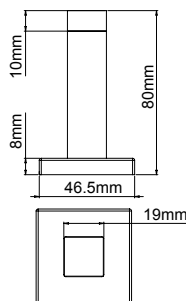

DSIX14 Door Stop

Stainless Steel
Wall Mount – also can be used as coat hook
Screws included

Description	Finish	Product Code
Door Stop	Satin	DSIX14-32D
	Polished	DSIX14-32
	Oil Rubbed Bronze	DSIX14-10B