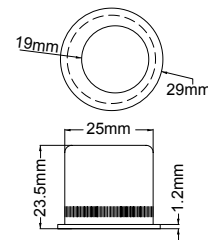

EPIX01 Edge Pull

Stainless Steel
Concealed Fixing, Screws included

Description	Finish	Product Code
Edge Pull 1"	Satin	EPIX01-32D
	Polished	EPIX01-32
	Oil Rubbed Bronze	EPIX01-10B