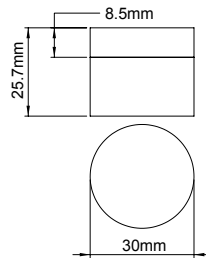

DSIX08 Door Stop

Stainless Steel
Wall Mount
Screws and Plug included

Description	Finish	Product Code
Door Stop	Satin	DSIX08-32D
	Polished	DSIX08-32