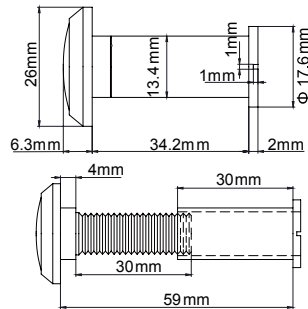

Door Viewer

DVIX01 Door Viewer

Brass
Viewing angle from 160° to 180°
Length adjustable from 35 to 60mm

Description	Finish	Product Code
Door Viewer	Satin Nickel	DVIX01-32D
Door Viewer	Polished Chrome	DVIX01-32