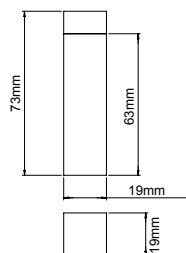

DSIX19 Door Stop

Stainless Steel
Wall Mount – also can be used as coat hook
Screws included

Description	Finish	Product Code
Door Stop	Satin	DSIX19-32D
	Polished	DSIX19-32
	Oil Rubbed Bronze	DSIX19-10B