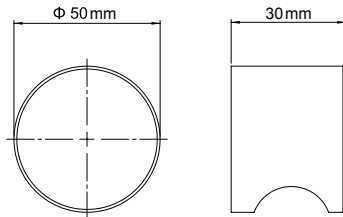

Furniture Knobs

FKIX01 Furniture Knob

Stainless Steel
Screws included

Description	Finish	Product Code
Furniture Knob	Satin	FKIX01-32D
	Oil Rubbed Bronze	FKIX01-10B