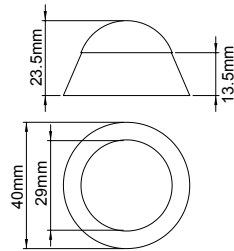

Door Stops

DSIX07 Door Stop

Stainless Steel
Wall Mount
Screws and Plug included

Description	Finish	Product Code
Door Stop	Satin	DSIX07-32D
	Polished	DSIX07-32