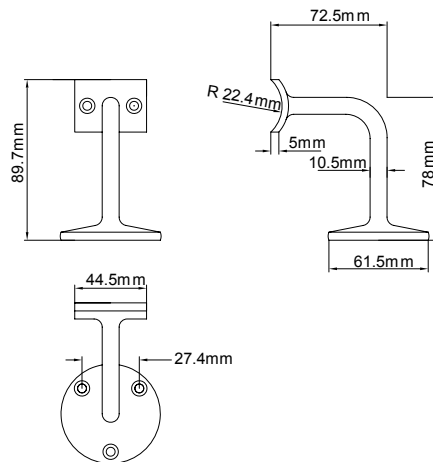

Handrail Bracket

HBIX01 Handrail Bracket

Stainless Steel
Face fixing, screws included

Description	Finish	Product Code
Handrail Bracket	Satin	HBIX01-32D
	Polished	HBIX01-32