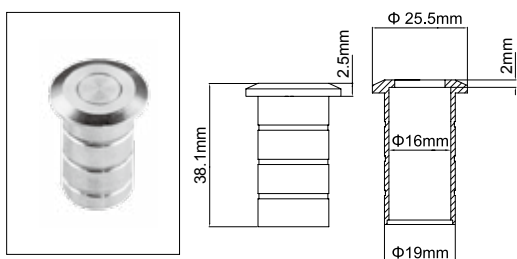

DBIX901 / DBIX902 Dust Proof Floor Bolt Strike

Stainless Steel
Dia. 13.5mm for Dia.13mm Bolt
Dia. 11.5mm for Dia. 11mm Bolt
Screws included

Description	Finish	Product Code
Dust Proof Bolt Strike Dia. 13.5mm	Satin	DBIX901-32D
Dust Proof Bolt Strike Dia. 11.5mm	Satin	DBIX902-32D