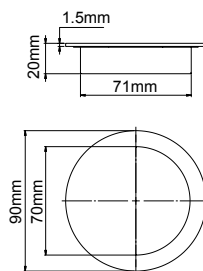

FHIX02 Furniture Pocket Pull

Stainless Steel
Concealed Fixing, Screws included

Description	Finish	Product Code
Furniture Pocket Pull	Satin	FHIX02-32D
	Polished	FHIX02-32