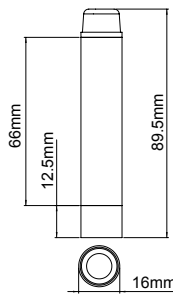

DSIX09 Door Stop

Stainless Steel
Wall Mount
Screws and Plug included

Description	Finish	Product Code
Door Stop	Satin	DSIX09-32D
	Polished	DSIX09-32
	Oil Rubbed Bronze	DSIX09-10B