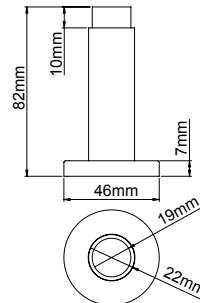

DSIX04 Door Stop on Rose

Stainless Steel
Wall Mount – also can be used as coat hook
Screws included

Description	Finish	Product Code
Door Stop	Satin	DSIX04-32D
	Polished	DSIX04-32
	Oil Rubbed Bronze	DSIX04-10B