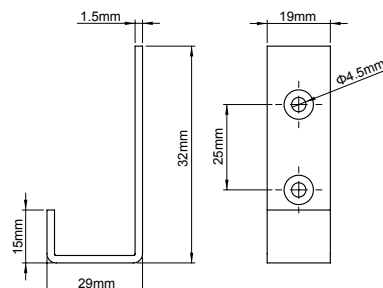

CHIX02 Coat Hook

Stainless Steel
Single Coat Hook
Surface mount and screws included

Description	Finish	Product Code
Single Coat Hook	Satin	CHIX02-32D
Single Coat Hook	Polished	CHIX02-32