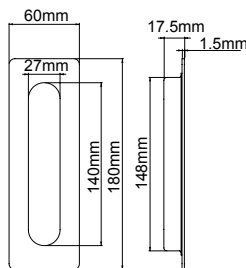

FHIX03 Furniture Pocket Pull

Stainless Steel
Concealed Fixing, Screws included

Description	Finish	Product Code
Furniture Pocket Pull	Satin	FHIX03-32D
	Polished	FHIX03-32
	Oil Rubbed Bronze	FHIX03-10B