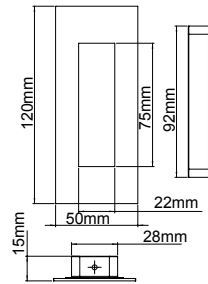

FHIX06 Furniture Pocket Pull

Stainless Steel
Concealed Fixing, Screws included

Description	Finish	Product Code
Furniture Pocket Pull	Satin	FHIX06-32D
	Polished	FHIX06-32
	Oil Rubbed Bronze	FHIX06-10B