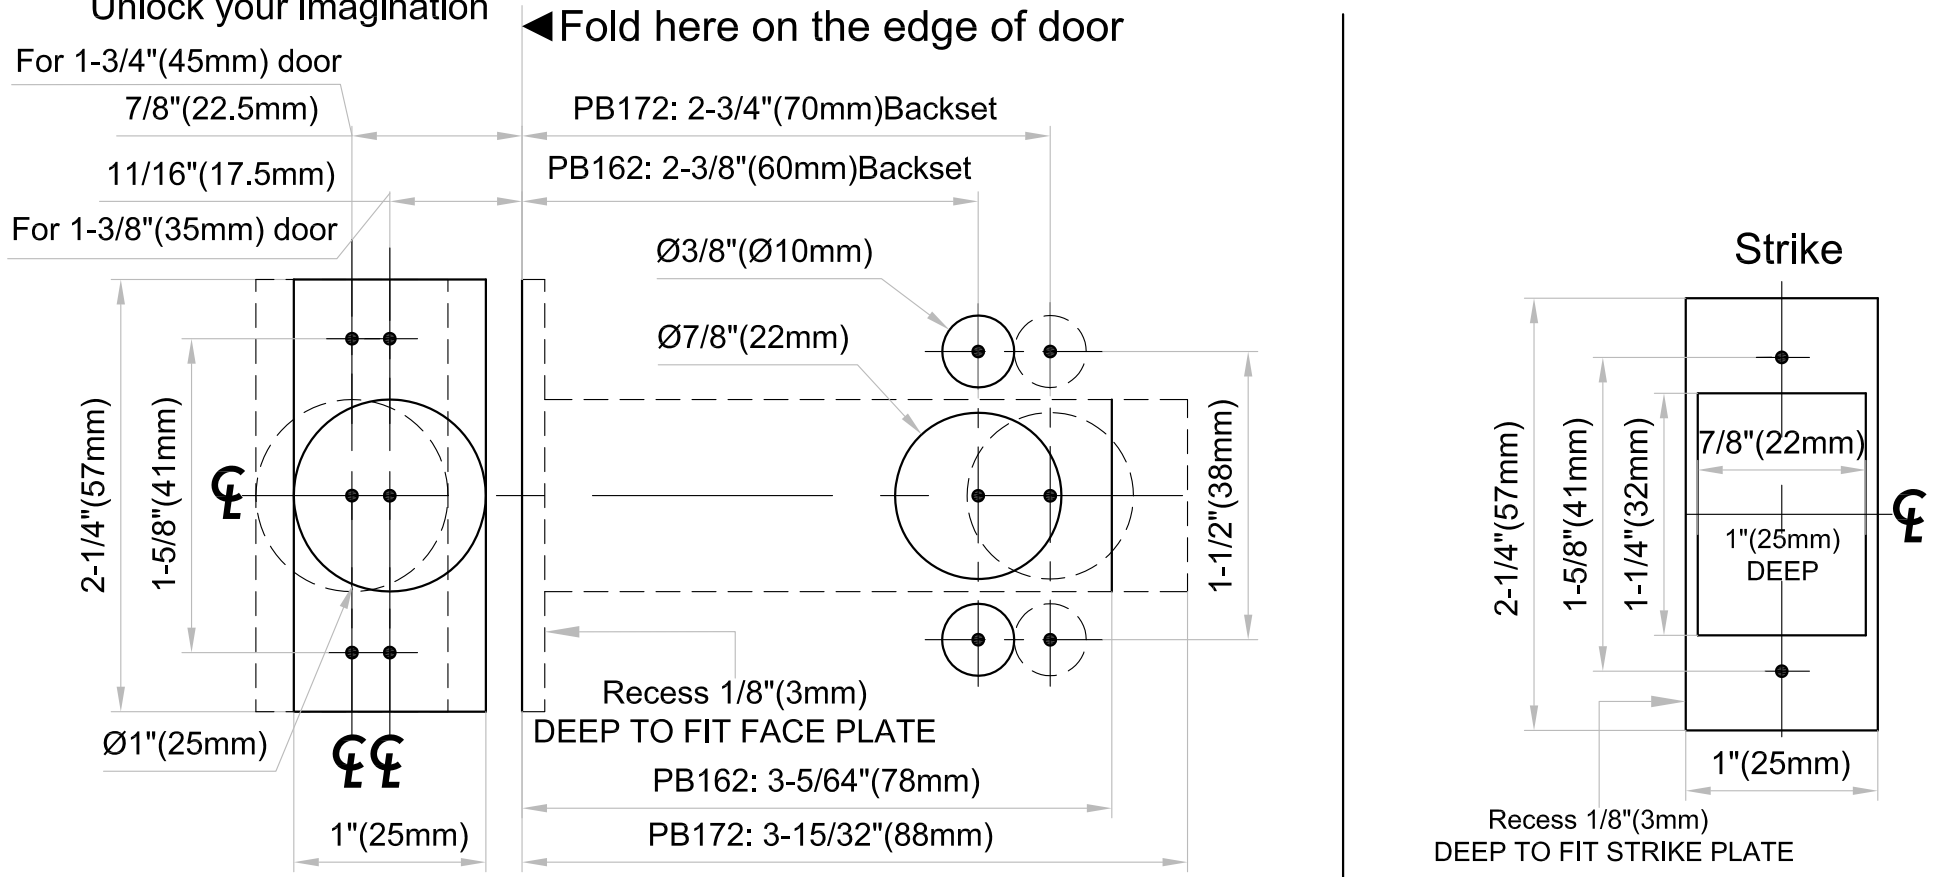

Unlock your imagination

Template for GT/GS Rose with Privacy Bolt PB162/PB172

GT Privacy Escutcheon

Privacy Bolt	Backset	Case Side
PB162	2-3/8" (60mm)	3-5/64" (78mm) x 11/16" (18mm) x 7/8" (22mm)
PB172	2-3/4" (70mm)	3-15/32" (88mm) x 11/16" (18mm) x 7/8" (22mm)

Ø2-3/32" (Ø53mm)

Ø2-3/32" (Ø53mm)

Dimensions do not provide allowances for door silencers, weather stripping, sound proofing or other additions to door or door frames.