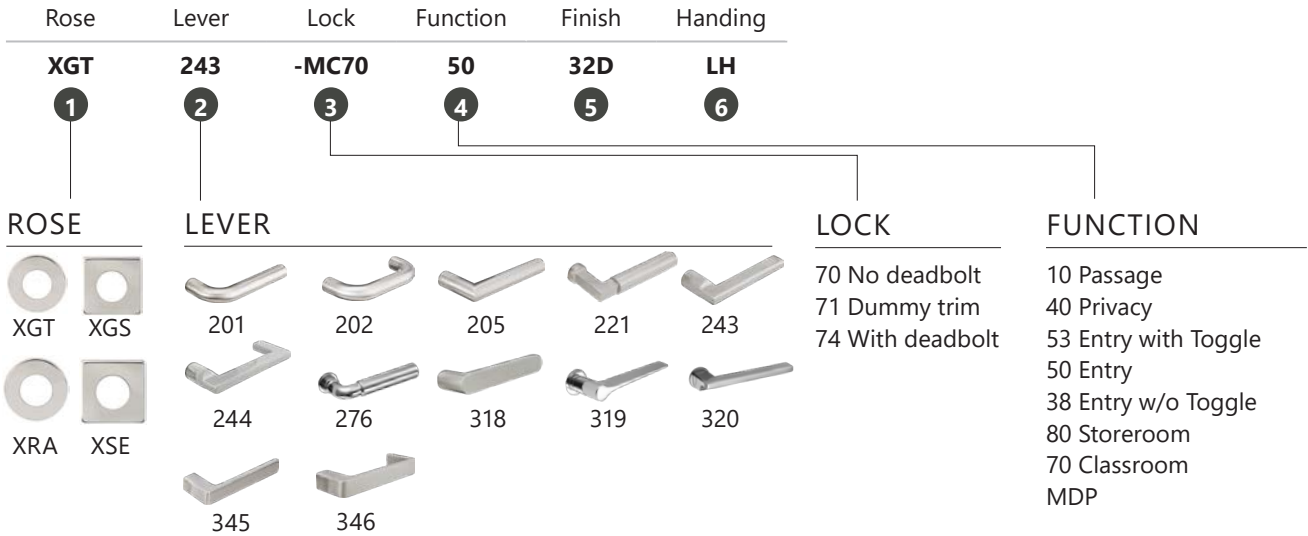

MORTISE LOCKSETS

HOW TO ORDER STOCKED MC7000 SERIES MORTISE LOCKS WITH X SERIES ROSES

For leversets using the same interior and exterior lever and finish combination: Stock items have shorter lead times.

5 FINISH

Standard:

32D

C19G

C19

CGY

CDB

32

PVD4

6 HANDING

RH = Right Hand

LH = Left Hand

RHR = Right Hand Reverse

LHR = Left Hand Reverse