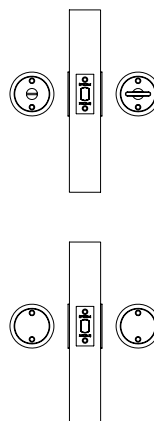

PD2000 TwistLock™ Edge-Pull Privacy Lock

Patented Solution for Sliding & Pocket Doors

Application

Residential, Hospitality, and Commercial

Key Features

- Privacy pocket door lock with edge pull combination
- Utilizes a unique rotating bolt to lock into the strike
- Edge pull works a 2 in 1 spring-loaded pull and locking bolt
- Designed to fit in standard 2-1/8" bore
- Commercially tested with 250,000 cycle test
- User friendly emergency coin release from the outside

Specifications

Door Thickness	Standard Trim: 1-3/8" (35mm)- 1-3/4" (45mm) Concealed Fastener Trim: 1-3/4" (45mm) Thick door kit available, please contact the sales department.
Backset	2-3/8" (60mm)
Bolt Projection	5/8" (15.5mm)
Bolt Case Size	3-1/4" x 3-5/8" x 1"
Thumb-turn Spindle	5 x 5mm square
Handing	Non-handed

Standard Door Prep instructions

Functions

Privacy Lock with Edge Pull: PD2062

Spring-loaded edge pull activated by pressing on front end. Edge Pull rotates inside strike acting as deadbolt. Rotate thumb-turn on recessed trim to lock or unlock Deadbolt/Edge Pull inside strike. Push Deadbolt/Edge pieces back into lockcase when not in use. Emergency release via coin turn from outside.

Passage/Edge Pull: PD2061

Spring-loaded edge pull is activated by pressing on front end. Recessed flush trim to assist closing and opening of door. Push Edge Pull back into lock case when not in use.

More Info