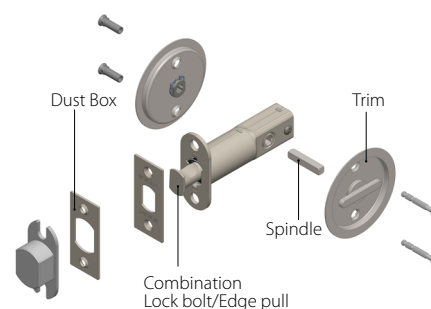

Specifications

Door Thickness	Standard Trim: 1-3/8" (35mm)- 1-3/4" (45mm) Concealed Fastener Trim: 1-3/4" (45mm) Thick door kit available, please contact the sales department.
Backset	2-3/8" (60mm)
Bolt Projection	5/8" (15.5mm)
Bolt Case Size	3-1/4" x 3-5/8" x 1"
Thumb-turn Spindle	5 x 5mm square
Handing	Non-handed

Standard Door Prep instructions

Functions

Privacy Lock with Edge Pull: PD2062

Spring-loaded edge pull activated by pressing on front end. Edge Pull rotates inside strike acting as deadbolt. Rotate thumb-turn on recessed trim to lock or unlock Deadbolt/Edge Pull inside strike. Push Deadbolt/Edge pieces back into lockcase when not in use. Emergency release via coin turn from outside.

Passage/Edge Pull: PD2061

Spring-loaded edge pull is activated by pressing on front end. Recessed flush trim to assist closing and opening of door. Push Edge Pull back into lock case when not in use.

More Info

Strike Prep

Lock Prep

PD2000 Lock

Lock Case only: PD2060 2-3/8" Backset

Standard Trim

FH12

FH13

Item Codes	Trim	Thumbturn	Backset	Lock/Function
FH12 PD2061	FH12	TT08	2-3/8"	Passage
FH12 PD2062	FH12	TT08	2-3/8"	Privacy
FH13 PD2061	FH13	TT08	2-3/8"	Passage
FH13 PD2062	FH13	TT08	2-3/8"	Privacy