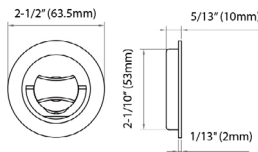

Specifications

Door Thickness	Standard Trim: 1-3/8" (35mm)- 1-3/4" (45mm) Concealed Fastener Trim: 1-3/4" (45mm) Thick door kit available, please contact the sales department.
Backset	2-3/8" (60mm)
Bolt Projection	5/8" (15.5mm)
Bolt Case Size	3-1/4" x 3-5/8" x 1"
Thumb-turn Spindle	5 x 5mm square
Handing	Non-handed

Strike Prep

Lock Prep

PD2000 Lock

Lock Case only: PD2060 2-3/8" Backset

Standard Trim

FH12

FH13

Item Codes	Trim	Thumbturn	Backset	Lock/Function
FH12 PD2061	FH12	TT08	2-3/8"	Passage
FH12 PD2062	FH12	TT08	2-3/8"	Privacy
FH13 PD2061	FH13	TT08	2-3/8"	Passage
FH13 PD2062	FH13	TT08	2-3/8"	Privacy

Concealed Fastener Trim

FH22CF

FH23CF

Item Codes	Trim	Thumbturn	Backset	Lock/Function
FH22CF PD2061	FH22CF	TT06	2-3/8"	Passage
FH22CF PD2062	FH22CF	TT06	2-3/8"	Privacy
FH23CF PD2061	FH23CF	TT06	2-3/8"	Passage
FH23CF PD2062	FH23CF	TT06	2-3/8"	Privacy