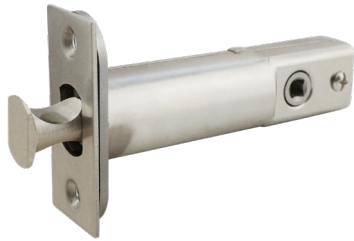

Standard Door Prep instructions

Functions

Privacy Lock with Edge Pull: PD2062

Spring-loaded edge pull activated by pressing on front end. Edge Pull rotates inside strike acting as deadbolt. Rotate thumb-turn on recessed trim to lock or unlock Deadbolt/Edge Pull inside strike. Push Deadbolt/Edge pieces back into lockcase when not in use. Emergency release via coin turn from outside.

Passage/Edge Pull: PD2061

Spring-loaded edge pull is activated by pressing on front end. Recessed flush trim to assist closing and opening of door. Push Edge Pull back into lock case when not in use.

More Info

Strike Prep

Lock Prep

PD2000 Lock

Lock Case only: PD2060 2-3/8" Backset

Standard Trim

FH12

FH13

Item Codes	Trim	Thumbturn	Backset	Lock/Function
FH12 PD2061	FH12	TT08	2-3/8"	Passage
FH12 PD2062	FH12	TT08	2-3/8"	Privacy
FH13 PD2061	FH13	TT08	2-3/8"	Passage
FH13 PD2062	FH13	TT08	2-3/8"	Privacy

Concealed Fastener Trim

FH22CF

FH23CF

Item Codes	Trim	Thumbturn	Backset	Lock/Function
FH22CF PD2061	FH22CF	TT06	2-3/8"	Passage
FH22CF PD2062	FH22CF	TT06	2-3/8"	Privacy
FH23CF PD2061	FH23CF	TT06	2-3/8"	Passage
FH23CF PD2062	FH23CF	TT06	2-3/8"	Privacy