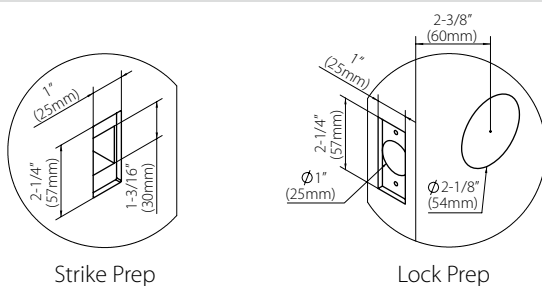

PD2000 TwistLock™ Edge-Pull Privacy Lock

Patented Solution for Sliding & Pocket Doors

Application

Residential, Hospitality, and Commercial

Key Features

- Privacy pocket door lock with edge pull combination
- Utilizes a unique rotating bolt to lock into the strike
- Edge pull works a 2 in 1 spring-loaded pull and locking bolt
- Designed to fit in standard 2-1/8" bore
- Commercially tested with 250,000 cycle test
- User friendly emergency coin release from the outside

Specifications

Door Thickness	Standard Trim: 1-3/8" (35mm)- 1-3/4" (45mm) Concealed Fastener Trim: 1-3/4" (45mm) Thick door kit available, please contact the sales department.
Backset	2-3/8" (60mm)
Bolt Projection	5/8" (15.5mm)
Bolt Case Size	3-1/4" x 3-5/8" x 1"
Thumb-turn Spindle	5 x 5mm square
Handing	Non-handed

Standard Door Prep instructions

Functions

Privacy Lock with Edge Pull: PD2062

Spring-loaded edge pull activated by pressing on front end. Edge Pull rotates inside strike acting as deadbolt. Rotate thumb-turn on recessed trim to lock or unlock Deadbolt/Edge Pull inside strike. Push Deadbolt/Edge pieces back into lockcase when not in use. Emergency release via coin turn from outside.

Passage/Edge Pull: PD2061

Spring-loaded edge pull is activated by pressing on front end. Recessed flush trim to assist closing and opening of door. Push Edge Pull back into lock case when not in use.

More Info