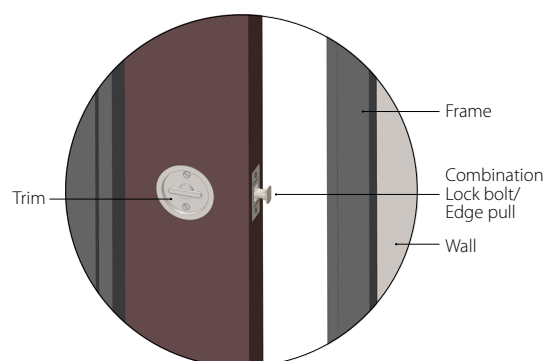

Specifications

Door Thickness	Standard Trim: 1-3/8" (35mm)- 1-3/4" (45mm) Concealed Fastener Trim: 1-3/4" (45mm) Thick door kit available, please contact the sales department.
Backset	2-3/8" (60mm)
Bolt Projection	5/8" (15.5mm)
Bolt Case Size	3-1/4" x 3-5/8" x 1"
Thumb-turn Spindle	5 x 5mm square
Handing	Non-handed

Standard Door Prep instructions

Functions

Privacy Lock with Edge Pull: PD2062

Spring-loaded edge pull activated by pressing on front end. Edge Pull rotates inside strike acting as deadbolt. Rotate thumb-turn on recessed trim to lock or unlock Deadbolt/Edge Pull inside strike. Push Deadbolt/Edge pieces back into lockcase when not in use. Emergency release via coin turn from outside.

Passage/Edge Pull: PD2061

Spring-loaded edge pull is activated by pressing on front end. Recessed flush trim to assist closing and opening of door. Push Edge Pull back into lock case when not in use.

More Info