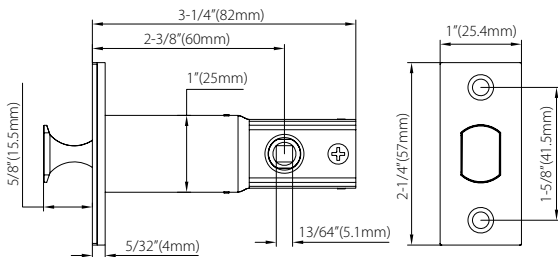

Specifications

Door Thickness	Standard Trim: 1-3/8" (35mm)- 1-3/4" (45mm) Concealed Fastener Trim: 1-3/4" (45mm) Thick door kit available, please contact the sales department.
Backset	2-3/8" (60mm)
Bolt Projection	5/8" (15.5mm)
Bolt Case Size	3-1/4" x 3-5/8" x 1"
Thumb-turn Spindle	5 x 5mm square
Handing	Non-handed

Passage/Edge Pull: PD2061

Spring-loaded edge pull is activated by pressing on front end. Recessed flush trim to assist closing and opening of door. Push Edge Pull back into lock case when not in use.

More Info

Strike Prep

Lock Prep

PD2000 Lock

Lock Case only: PD2060 2-3/8" Backset

Standard Trim

FH12

FH13

Item Codes	Trim	Thumbturn	Backset	Lock/Function
FH12 PD2061	FH12	TT08	2-3/8"	Passage
FH12 PD2062	FH12	TT08	2-3/8"	Privacy
FH13 PD2061	FH13	TT08	2-3/8"	Passage
FH13 PD2062	FH13	TT08	2-3/8"	Privacy