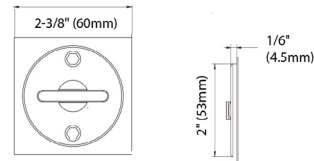

Specifications

Door Thickness	Standard Trim: 1-3/8" (35mm)- 1-3/4" (45mm) Concealed Fastener Trim: 1-3/4" (45mm) Thick door kit available, please contact the sales department.
Backset	2-3/8" (60mm)
Bolt Projection	5/8" (15.5mm)
Bolt Case Size	3-1/4" x 3-5/8" x 1"
Thumb-turn Spindle	5 x 5mm square
Handing	Non-handed

Strike Prep

Lock Prep

PD2000 Lock

Lock Case only: PD2060 2-3/8" Backset

Standard Trim

FH12

FH13

Item Codes	Trim	Thumbturn	Backset	Lock/Function
FH12 PD2061	FH12	TT08	2-3/8"	Passage
FH12 PD2062	FH12	TT08	2-3/8"	Privacy
FH13 PD2061	FH13	TT08	2-3/8"	Passage
FH13 PD2062	FH13	TT08	2-3/8"	Privacy