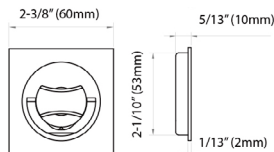

Item Codes	Trim	Thumbturn	Backset	Lock/Function
FH22CF PD2061	FH22CF	TT06	2-3/8"	Passage
FH22CF PD2062	FH22CF	TT06	2-3/8"	Privacy
FH23CF PD2061	FH23CF	TT06	2-3/8"	Passage
FH23CF PD2062	FH23CF	TT06	2-3/8"	Privacy

Thick door kits available for both Standard and Concealed Fastener trim.

Finishes

Available In Stock:

- 32D Satin Stainless Steel
- 19G Graphite Black

Special Order Options:

- PVD4 Satin Brass
- 10B Oil Rubbed Bronze
- 32 Polished Stainless Steel

CeraMax Ceramic Coating:

- C19g Ceramic Graphite Black
- C19 Ceramic Flat Black
- CDB Ceramic Dark Bronze
- CGY Ceramic Stormy Grey

* Contact sales for other finish options.

More Info