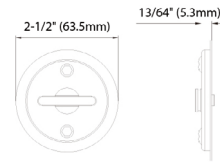

Specifications

Door Thickness	Standard Trim: 1-3/8" (35mm)- 1-3/4" (45mm) Concealed Fastener Trim: 1-3/4" (45mm) Thick door kit available, please contact the sales department.
Backset	2-3/8" (60mm)
Bolt Projection	5/8" (15.5mm)
Bolt Case Size	3-1/4" x 3-5/8" x 1"
Thumb-turn Spindle	5 x 5mm square
Handing	Non-handed

Strike Prep

Lock Prep

PD2000 Lock

Lock Case only: PD2060 2-3/8" Backset

Standard Trim

FH12

FH13

Item Codes	Trim	Thumbturn	Backset	Lock/Function
FH12 PD2061	FH12	TT08	2-3/8"	Passage
FH12 PD2062	FH12	TT08	2-3/8"	Privacy
FH13 PD2061	FH13	TT08	2-3/8"	Passage
FH13 PD2062	FH13	TT08	2-3/8"	Privacy

Concealed Fastener Trim

FH22CF

FH23CF

Item Codes	Trim	Thumbturn	Backset	Lock/Function
FH22CF PD2061	FH22CF	TT06	2-3/8"	Passage
FH22CF PD2062	FH22CF	TT06	2-3/8"	Privacy
FH23CF PD2061	FH23CF	TT06	2-3/8"	Passage
FH23CF PD2062	FH23CF	TT06	2-3/8"	Privacy