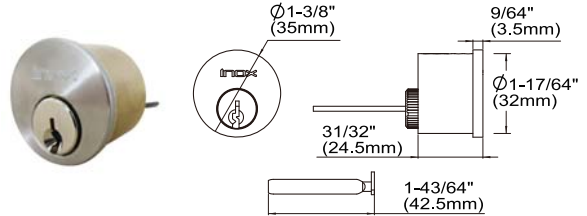

Single Cylinder
CRB105