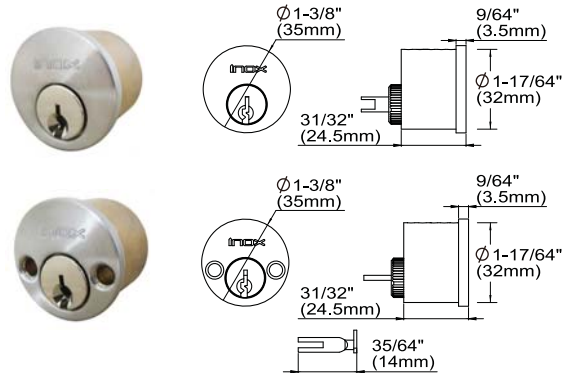

Double Cylinder
CRB105F & CRB105HF

Dummy Cylinder
CRA10D

Dummy Cylinder
CRA10D

Cylinder Escutcheon
EC-R460COL

Thumb-turn
TT-04C