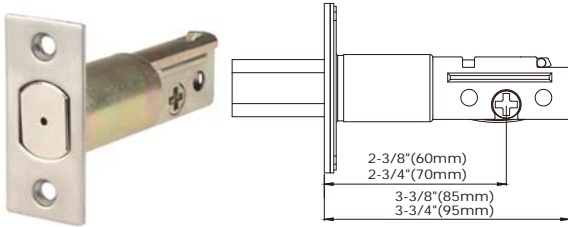

Deadbolt

Backset: 2-3/8" (60mm), 2-3/4" (70mm)
 Deadbolt: 1" (25mm) throw with anti-drill pin
 Function: Suitable for entry door or doors needing to be locked
 Faceplate: 2-1/4" x 1"
 Cylinder & Keys: 5-pin Schlage C keyway cylinder with 2 keys

Backset	Item No.
2-3/8"	BT160
2-3/4"	BT170

Deadbolt Strike and Faceplate

Deadbolt Faceplate

BT1-FSP

Deadbolt Strike w/
 reinforcement plate
 and dustbox

LSR-BT1

Rim Cylinders

Schlage C Keyway, 5 Pin, with Tailpiece, 2 Keys.
 Standard Keyed Differ (KD).
 Other Keying Service available.