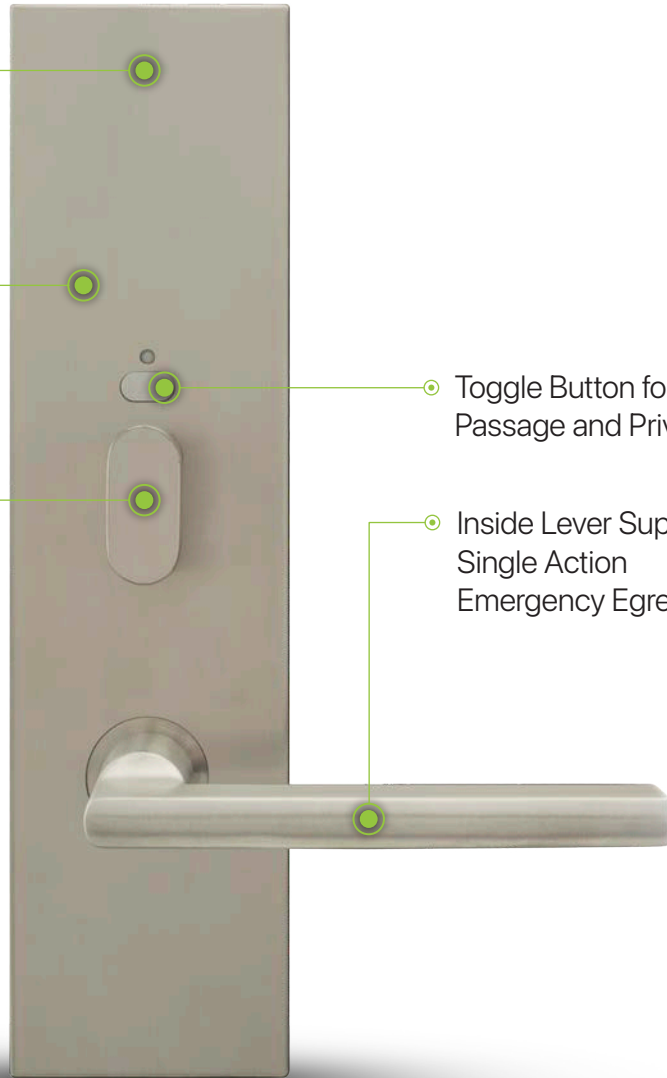

inox Smart

Inside Trim

Communicates with
Smartphone via
Low Energy Bluetooth

Full Conceal Plate Escutcheon
Covers 4 x AA Batteries,
Electronics and Motor

Thumbturn to Mechanically
Lock & Unlock Deadbolt

Toggle Button for
Passage and Privacy Mode

Inside Lever Supports
Single Action
Emergency Egress

Outside Trim

Door List

Drop-down Menu to Access Any Property

Global Search for Properties, Doors, Users, e-Keys & More

Dark or Light Screen Options

Door Lock Status

Swipe Left to Edit or Delete Doors

Refresh Status for Single Door

Refresh Status for All Doors

One-Touch Lock All: Lock All Visible Doors & Scroll Down to Lock More

Door ID	Location	Lock Status	Actions
D1	Entry Door	Locked	Refresh
D2	Club House	Unlocked	Edit, Delete
D3	Gym	Unlocked	Refresh
D4	Leasing Office	Unlocked	Refresh
D5	Parking Garage	Locked	Refresh

- Connects directly to any hardwired electrified locking device
- Fully integrated with the INOX Smart App

- Designed for access management at entries, exits, gates, pools, and many other environments
- Communicates in near proximity with Bluetooth Low Energy and remotely through a Wi-Fi gateway
- Modern touchscreen keypad, IP66 waterproof