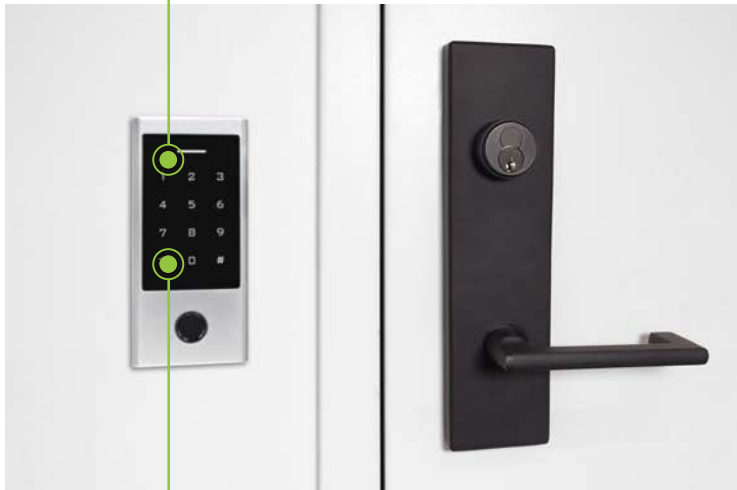

inox Smart

Inside Trim

Communicates with
Smartphone via
Low Energy Bluetooth

Full Conceal Plate Escutcheon
Covers 4 x AA Batteries,
Electronics and Motor

Thumbturn to Mechanically
Lock & Unlock Deadbolt

Toggle Button for
Passage and Privacy Mode

Privacy Mode

Keeps Doors Locked, Even When Unlock is Requested by RFID or Smartphone

Disabled When the Inside Lever is Engaged

One Time or Recurring Schedule

Clubhouse

Single Stall or Unisex Bathroom

ISK Controller

- Connects directly to any hardwired electrified locking device
- Fully integrated with the INOX Smart App

- Designed for access management at entries, exits, gates, pools, and many other environments
- Communicates in near proximity with Bluetooth Low Energy and remotely through a Wi-Fi gateway
- Modern touchscreen keypad, IP66 waterproof