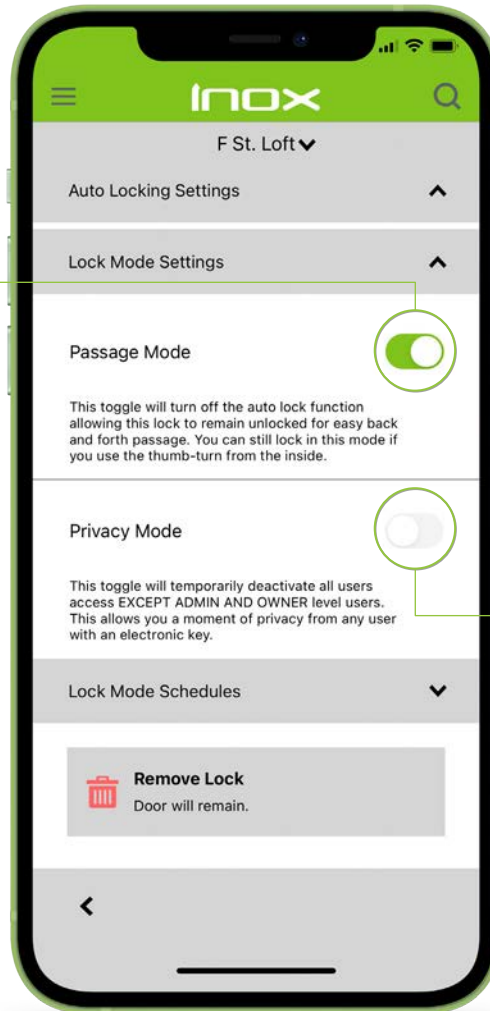

Swipe Left to Edit or Delete Doors

Refresh Status for Single Door

Refresh Status for All Doors

One-Touch Lock All: Lock All Visible Doors & Scroll Down to Lock More

Door ID	Location	Lock Status	Actions
D1	Entry Door	Locked	Refresh
D2	Club House	Unlocked	Edit, Delete
D3	Gym	Unlocked	Refresh
D4	Leasing Office	Unlocked	Refresh
D5	Parking Garage	Locked	Refresh

Lock / Unlock

Passage & Privacy Mode

Passage Mode

Allows Doors to Remain Unlocked

Deadbolt is Automatically Retracted Even if Manually Thrown

One Time or Recurring Schedule

Laundry

Gym

Privacy Mode

Keeps Doors Locked, Even When Unlock is Requested by RFID or Smartphone

Disabled When the Inside Lever is Engaged

One Time or Recurring Schedule

Clubhouse

Single Stall or Unisex Bathroom

ISK Controller

- Connects directly to any hardwired electrified locking device
- Fully integrated with the INOX Smart App

- Designed for access management at entries, exits, gates, pools, and many other environments
- Communicates in near proximity with Bluetooth Low Energy and remotely through a Wi-Fi gateway
- Modern touchscreen keypad, IP66 waterproof