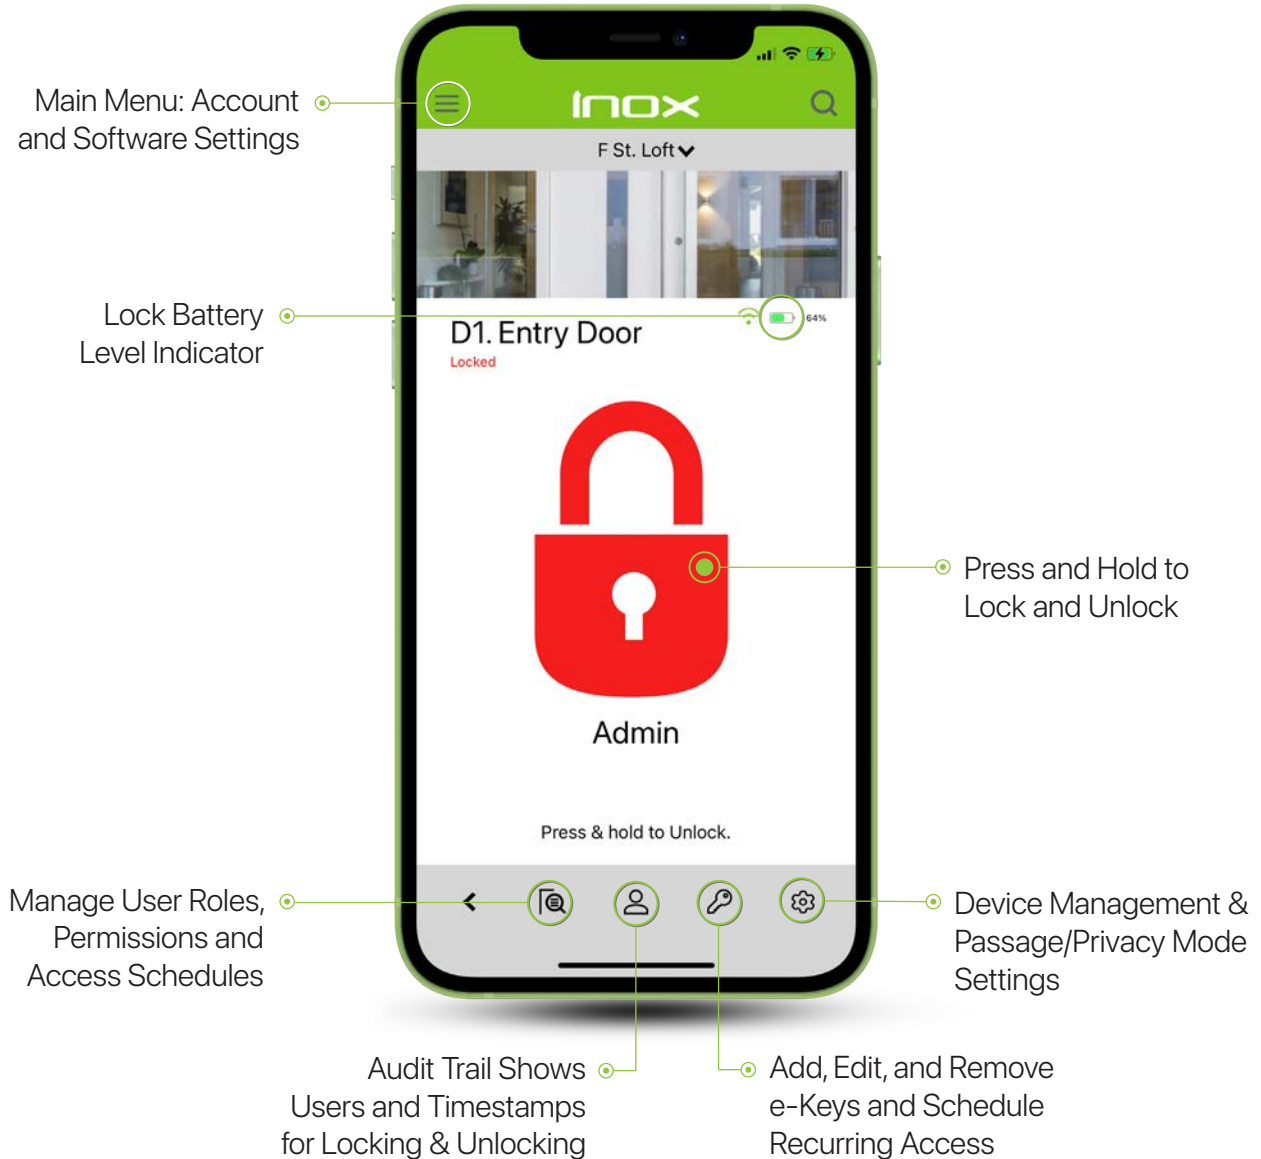

Inside Lever Supports
Single Action
Emergency Egress

Outside Trim

Door List

Drop-down Menu to Access Any Property

Global Search for Properties, Doors, Users, e-Keys & More

Dark or Light Screen Options

Door Lock Status

Swipe Left to Edit or Delete Doors

Refresh Status for Single Door

Refresh Status for All Doors

One-Touch Lock All: Lock All Visible Doors & Scroll Down to Lock More

Door ID	Location	Lock Status	Actions
D1	Entry Door	Locked	Refresh
D2	Club House	Unlocked	Edit, Delete
D3	Gym	Unlocked	Refresh
D4	Leasing Office	Unlocked	Refresh
D5	Parking Garage	Locked	Refresh

Lock / Unlock

Passage & Privacy Mode

Passage Mode

Allows Doors to Remain Unlocked

Deadbolt is Automatically Retracted Even if Manually Thrown

One Time or Recurring Schedule

Laundry

Gym

Privacy Mode

Keeps Doors Locked, Even When Unlock is Requested by RFID or Smartphone

Disabled When the Inside Lever is Engaged

One Time or Recurring Schedule

Clubhouse

Single Stall or Unisex Bathroom

ISK Controller