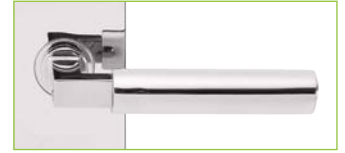

- Connects directly to any hardwired electrified locking device
- Fully integrated with the INOX Smart App

- Designed for access management at entries, exits, gates, pools, and many other environments
- Communicates in near proximity with Bluetooth Low Energy and remotely through a Wi-Fi gateway
- Modern touchscreen keypad, IP66 waterproof

Lever Design Options

201 Cologne

202 Munich

205 Frankfurt

221 Aurora

243 Sunrise

244 Twilight

276 Plaza

318 Cafe

319 Hampton

320 Empire

345 Tokyo

346 Osaka

Finish Options

32 Bright
Stainless Steel

32D Satin
Stainless Steel