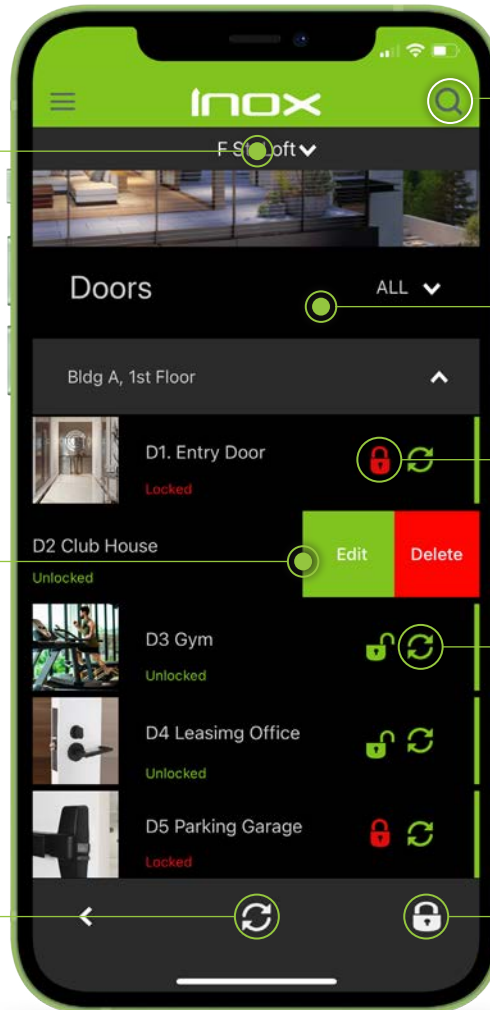

INOX Smart

**A Safer,
Simpler
Lifestyle.**

Inside Trim

Communicates with
Smartphone via
Low Energy Bluetooth

Full Conceal Plate Escutcheon
Covers 4 x AA Batteries,
Electronics and Motor

Thumbturn to Mechanically
Lock & Unlock Deadbolt

Toggle Button for
Passage and Privacy Mode

Inside Lever Supports
Single Action
Emergency Egress

Outside Trim

Door List

Dropdown Menu
to Access Any Property

Global Search for
Properties, Doors,
Users, e-Keys & More

Dark or Light
Screen Options

Door Lock Status

Swipe Left to Edit
or Delete Doors

Refresh Status
for Single Door

Refresh Status
for All Doors

One-Touch Lock All:
Lock All Visible Doors
and Scroll Down to
Lock More

Privacy Mode

Keeps Doors Locked, Even When Unlock is Requested by RFID or Smartphone

Disabled When the Inside Lever is Engaged

One Time or Recurring Schedule

Clubhouse

Single Stall or Unisex Bathroom

ISK Controller