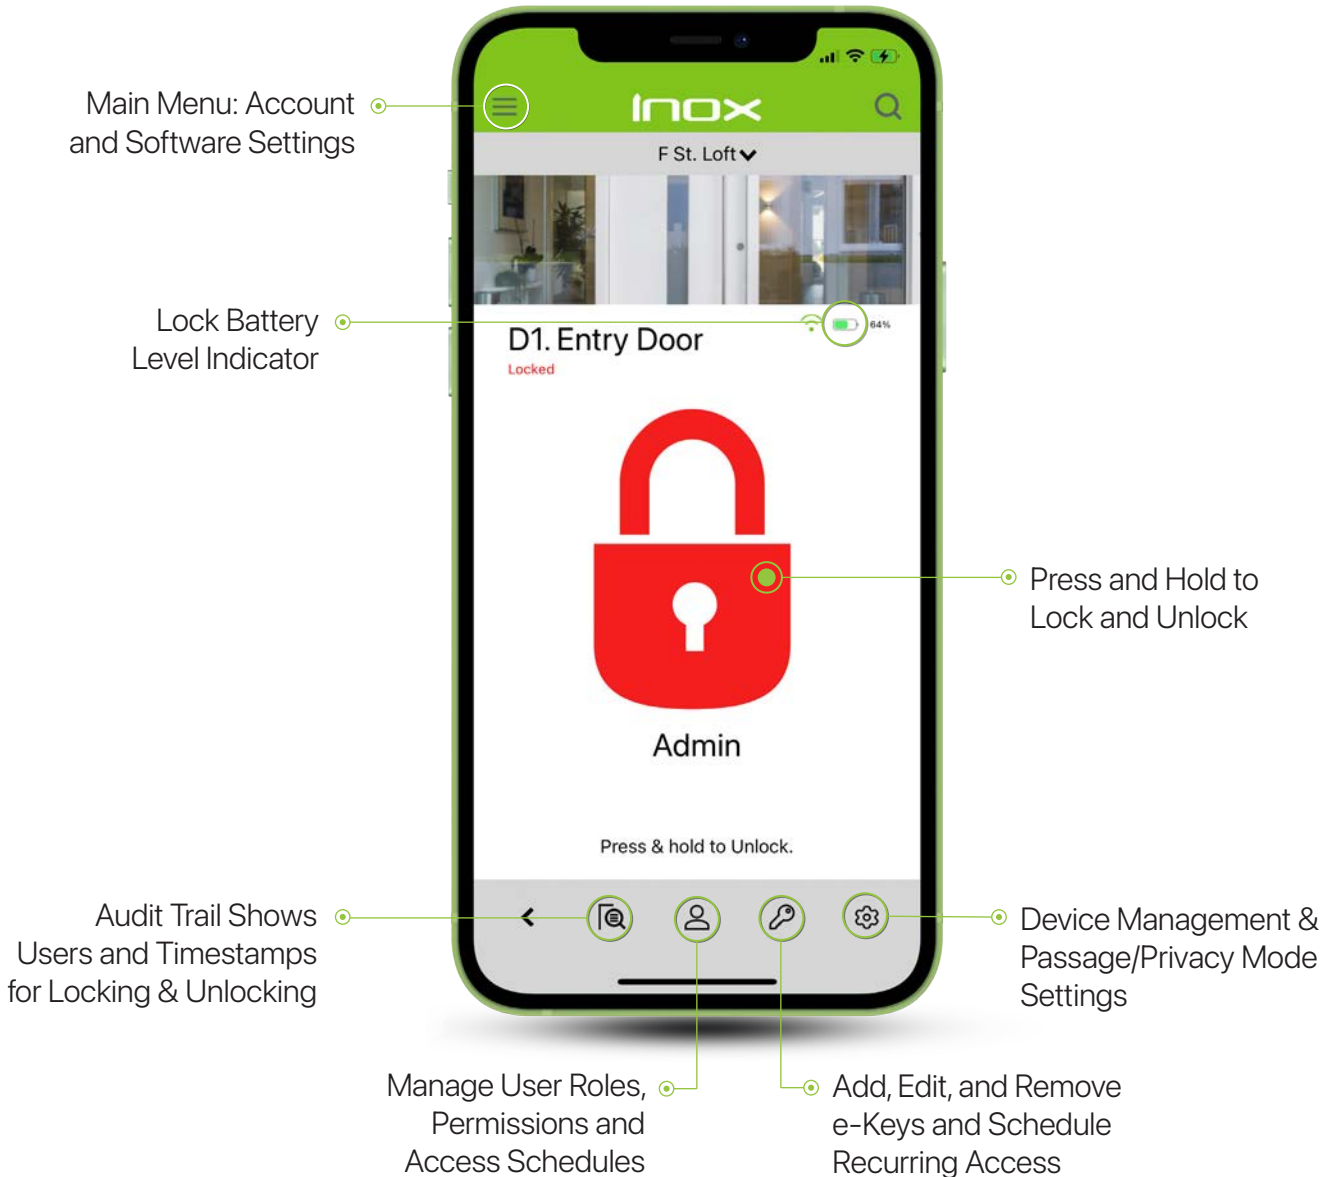

Toggle Button for
Passage and Privacy Mode

Inside Lever Supports
Single Action
Emergency Egress

Outside Trim

Door List

Dropdown Menu
to Access Any Property

Global Search for
Properties, Doors,
Users, e-Keys & More

Dark or Light
Screen Options

Door Lock Status

Swipe Left to Edit
or Delete Doors

Refresh Status
for Single Door

Refresh Status
for All Doors

One-Touch Lock All:
Lock All Visible Doors
and Scroll Down to
Lock More

Lock / Unlock

Passage & Privacy Mode

Passage Mode

Allows Doors to Remain Unlocked

Deadbolt is Automatically Retracted Even if Manually Thrown

One Time or Recurring Schedule

Laundry

Gym

Privacy Mode

Keeps Doors Locked, Even When Unlock is Requested by RFID or Smartphone

Disabled When the Inside Lever is Engaged

One Time or Recurring Schedule

Clubhouse

Single Stall or Unisex Bathroom

ISK Controller