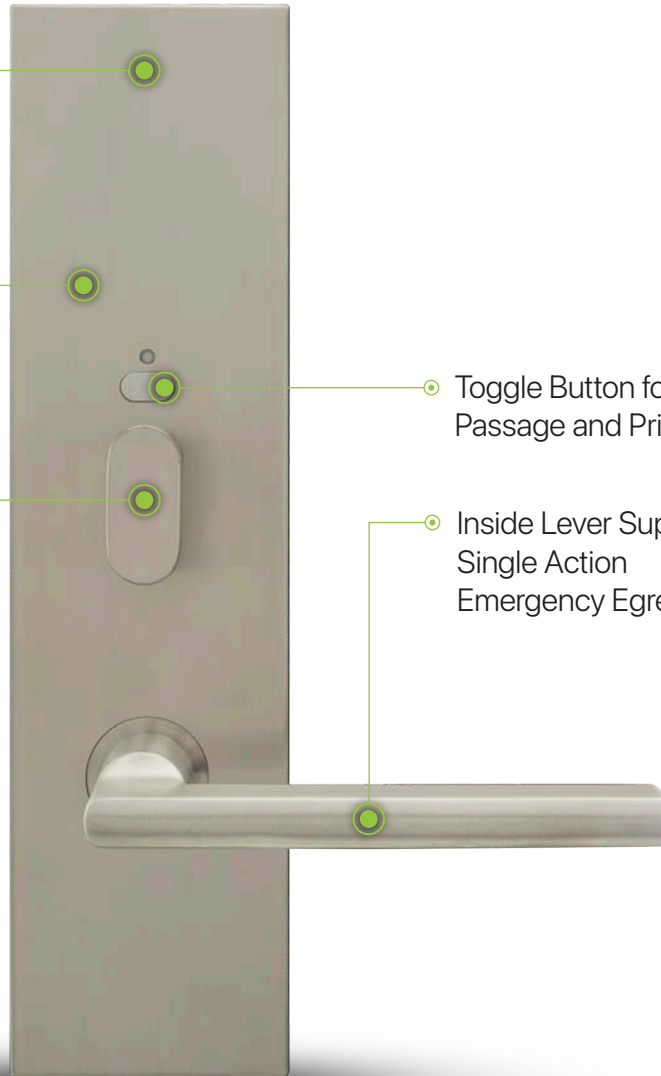

INOX Smart

**A Safer,
Simpler
Lifestyle.**

Inside Trim

Communicates with
Smartphone via
Low Energy Bluetooth

Full Conceal Plate Escutcheon
Covers 4 x AA Batteries,
Electronics and Motor

Thumbturn to Mechanically
Lock & Unlock Deadbolt

Toggle Button for
Passage and Privacy Mode

Inside Lever Supports
Single Action
Emergency Egress

Outside Trim

Door List

Dropdown Menu
to Access Any Property

Global Search for
Properties, Doors,
Users, e-Keys & More

Dark or Light
Screen Options

Door Lock Status

Swipe Left to Edit
or Delete Doors

Refresh Status
for Single Door

Refresh Status
for All Doors

One-Touch Lock All:
Lock All Visible Doors
and Scroll Down to
Lock More

- Connects directly to any hardwired electrified locking device
- Fully integrated with the INOX Smart App

- Designed for access management at entries, exits, gates, pools, and many other environments
- Communicates in near proximity with Bluetooth Low Energy and remotely through a Wi-Fi gateway
- Modern touchscreen keypad, IP66 waterproof