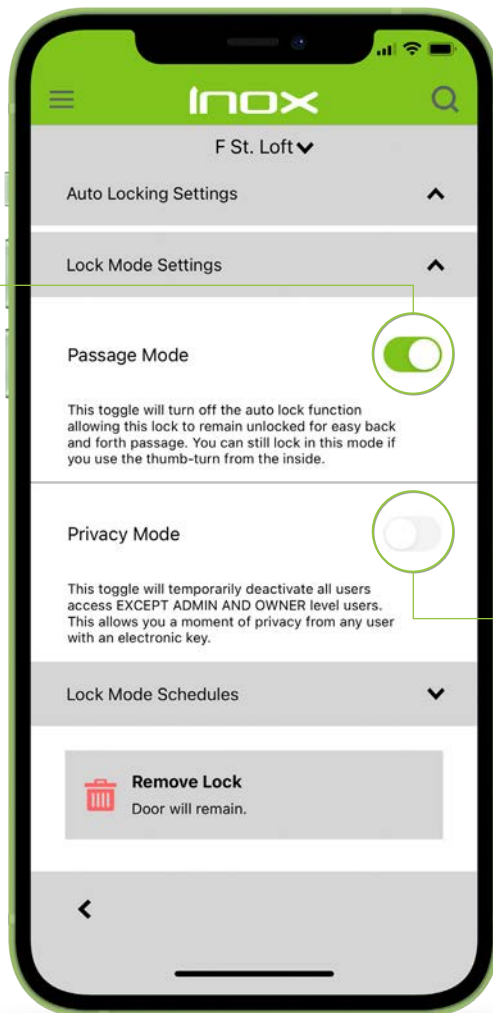

Dark or Light
Screen Options

Door Lock Status

Swipe Left to Edit
or Delete Doors

Refresh Status
for Single Door

Refresh Status
for All Doors

One-Touch Lock All:
Lock All Visible Doors
and Scroll Down to
Lock More

Lock / Unlock

Passage & Privacy Mode

Passage Mode

Allows Doors to Remain Unlocked

Deadbolt is Automatically Retracted Even if Manually Thrown

One Time or Recurring Schedule

Laundry

Gym

Privacy Mode

Keeps Doors Locked, Even When Unlock is Requested by RFID or Smartphone

Disabled When the Inside Lever is Engaged

One Time or Recurring Schedule

Clubhouse

Single Stall or Unisex Bathroom

ISK Controller

- Connects directly to any hardwired electrified locking device
- Fully integrated with the INOX Smart App

- Designed for access management at entries, exits, gates, pools, and many other environments
- Communicates in near proximity with Bluetooth Low Energy and remotely through a Wi-Fi gateway
- Modern touchscreen keypad, IP66 waterproof