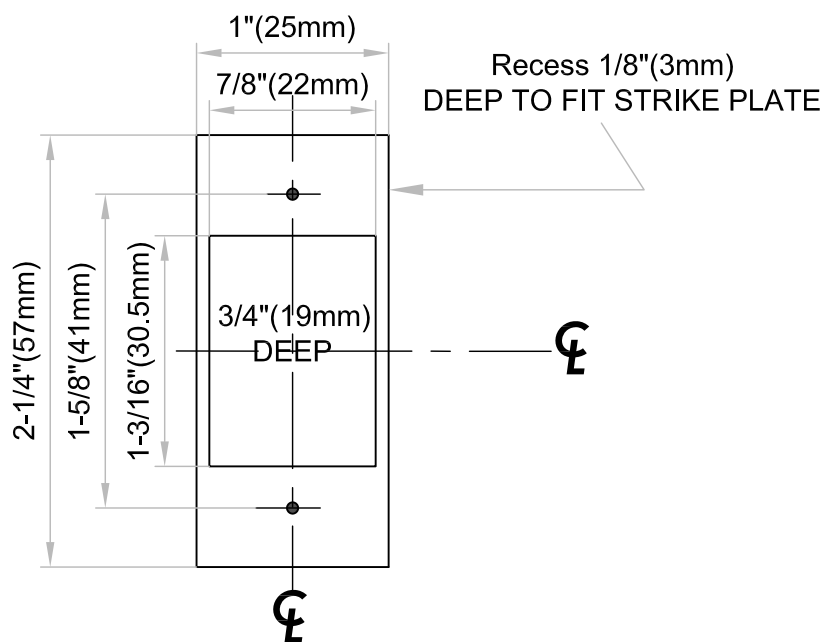

Template for GT/GS Rose with TL7 Magnetic Tubular Latch

Dimensions do not provide allowances for door silencers, weather stripping, sound proofing or other additions to door or door frames.