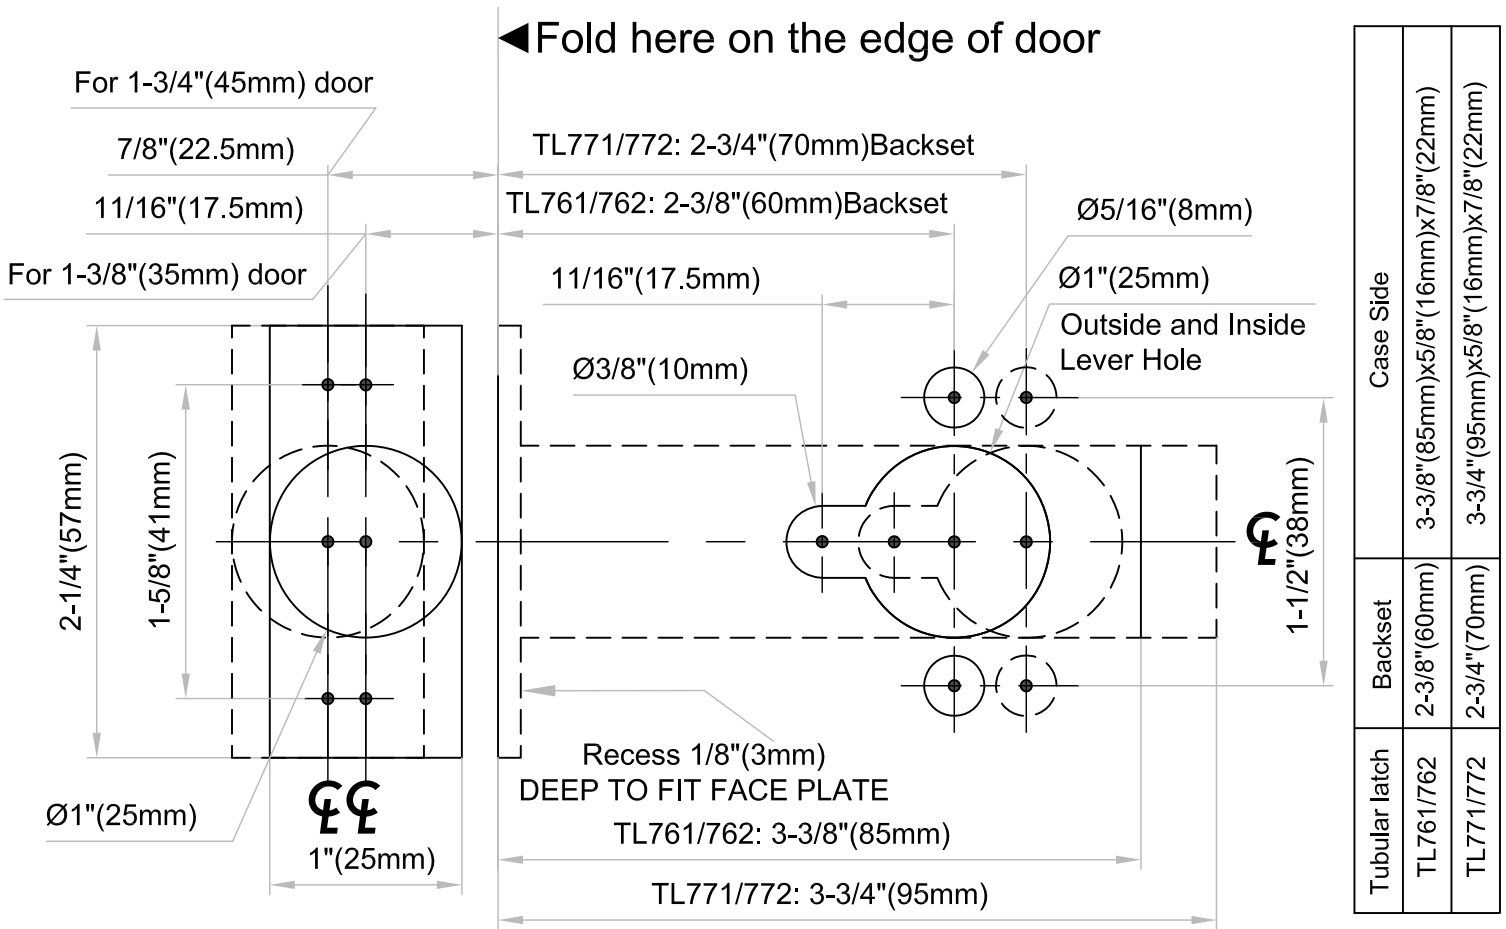

Template for GT/GS Rose with TL7 Magnetic Tubular Latch

Dimensions do not provide allowances for door silencers, weather stripping, sound proofing or other additions to door or door frames.