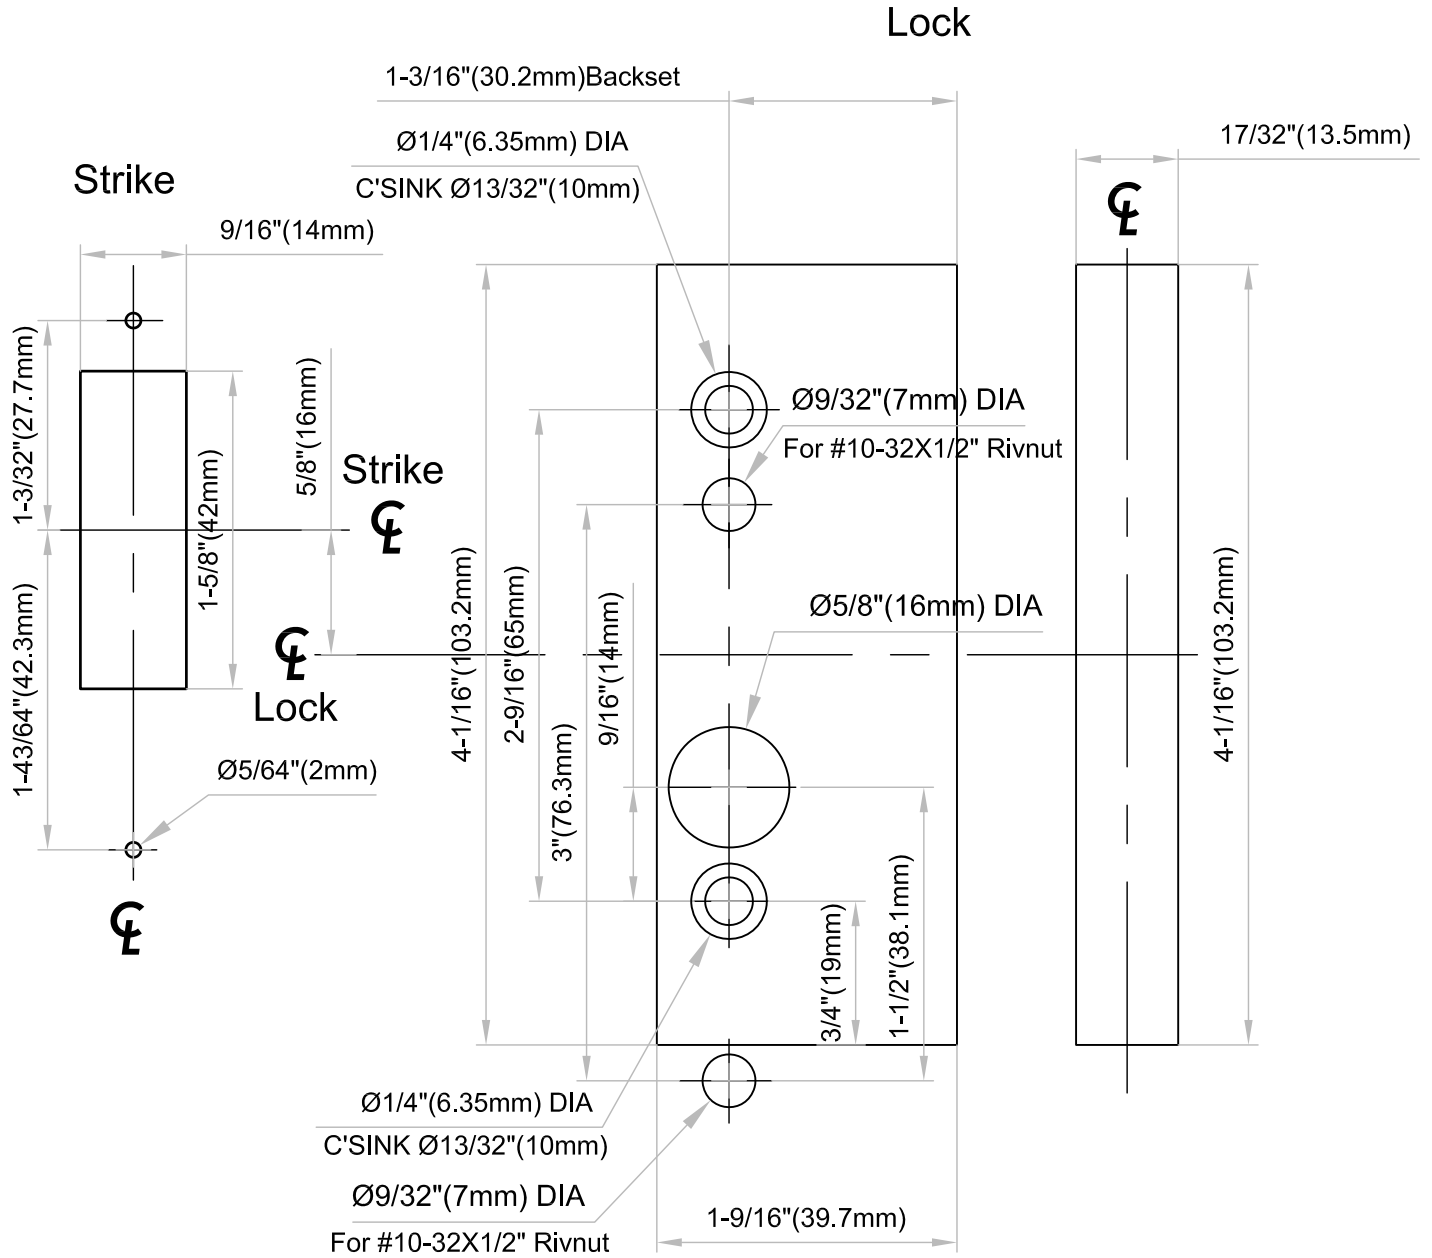

Template for PD3000 Mortise Lock -Metal Door

Dimensions do not provide allowances for door silencers,
weather stripping, sound proofing or other additions to door or door frames.

PM-TMPD3000M-76-30
V20230220