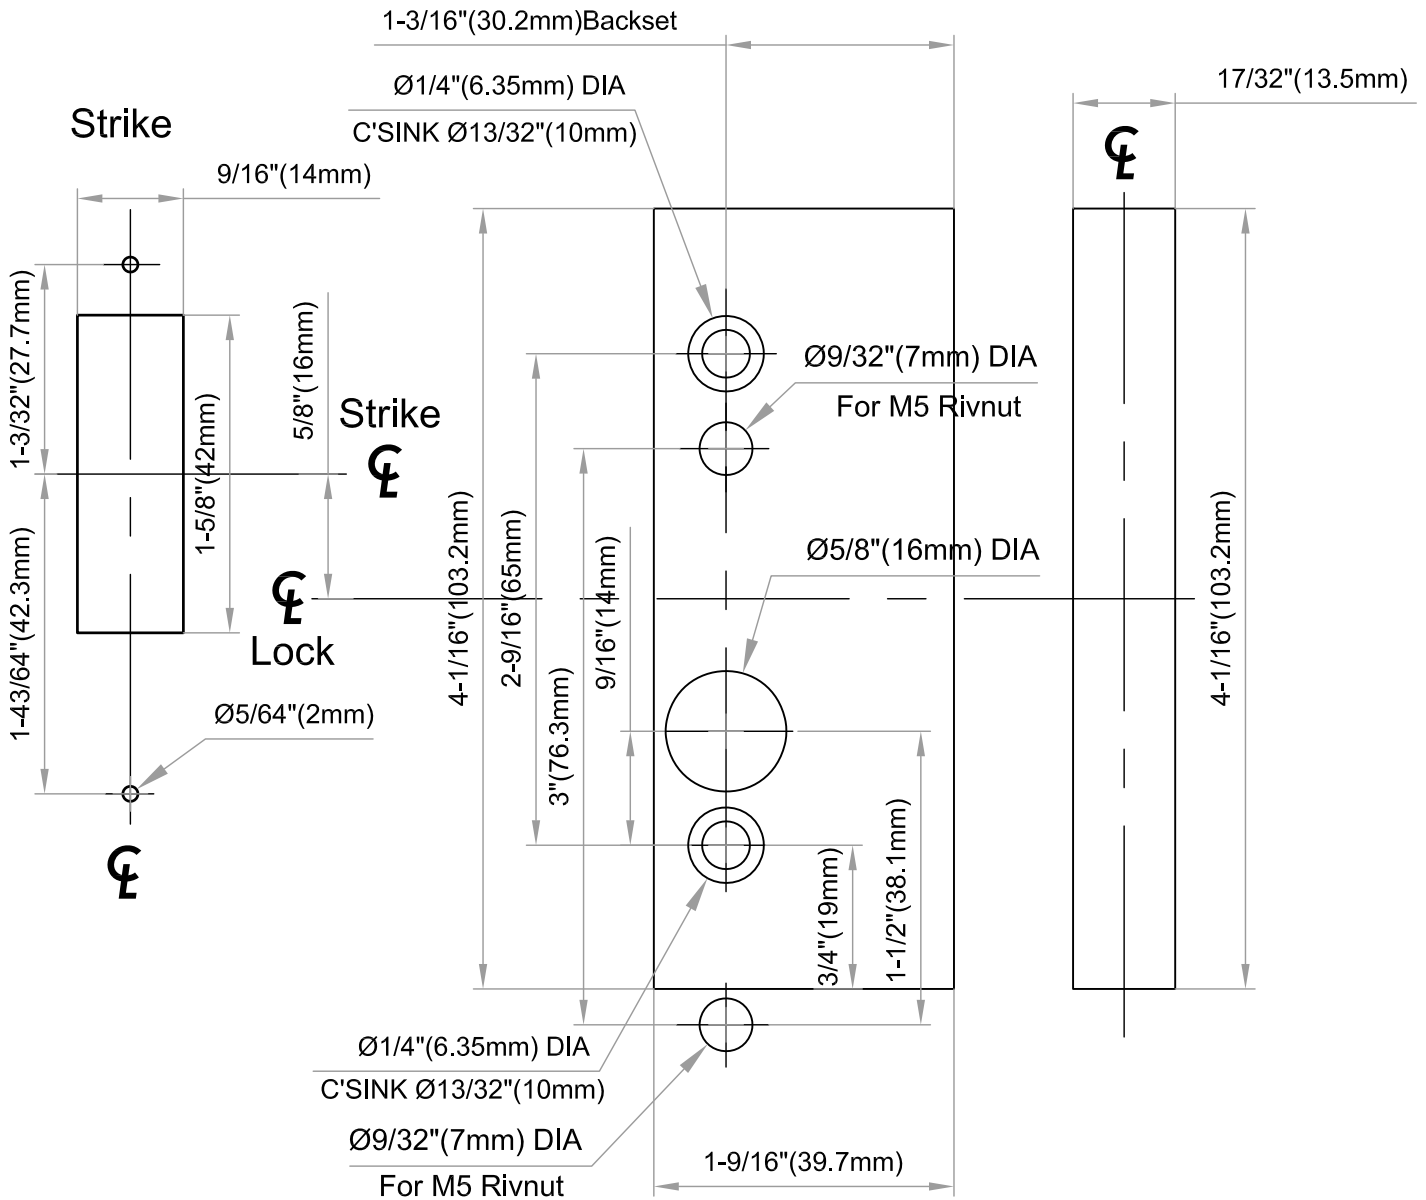

**Template for PD3000 Mortise Lock
 -Metal Door**

Lock

Dimensions do not provide allowances for door silencers, weather stripping, sound proofing or other additions to door or door frames.

PM-TMPD3000M-76-30
 V20220105