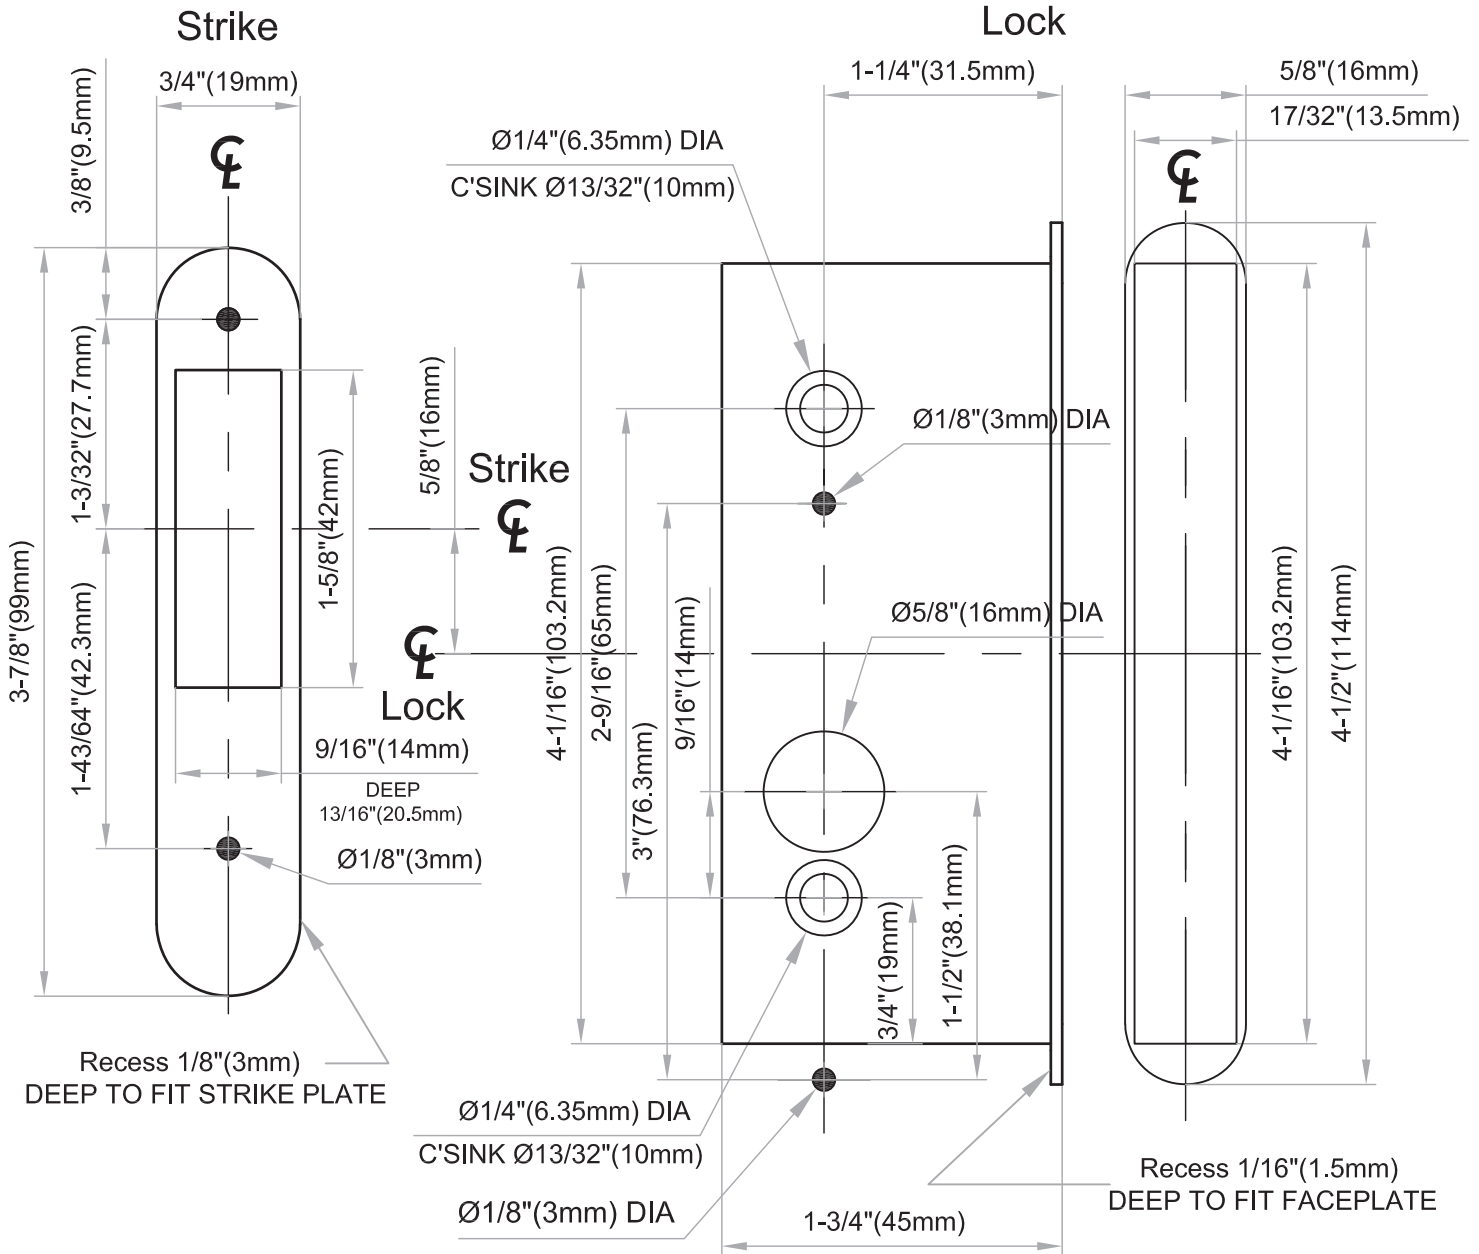

# Template for PD3000 Mortise Lock -Wood Door

Dimensions do not provide allowances for door silencers, weather stripping, sound proofing or other additions to door or door frames.

PM-TMPD3000W-76-30  
V20220105