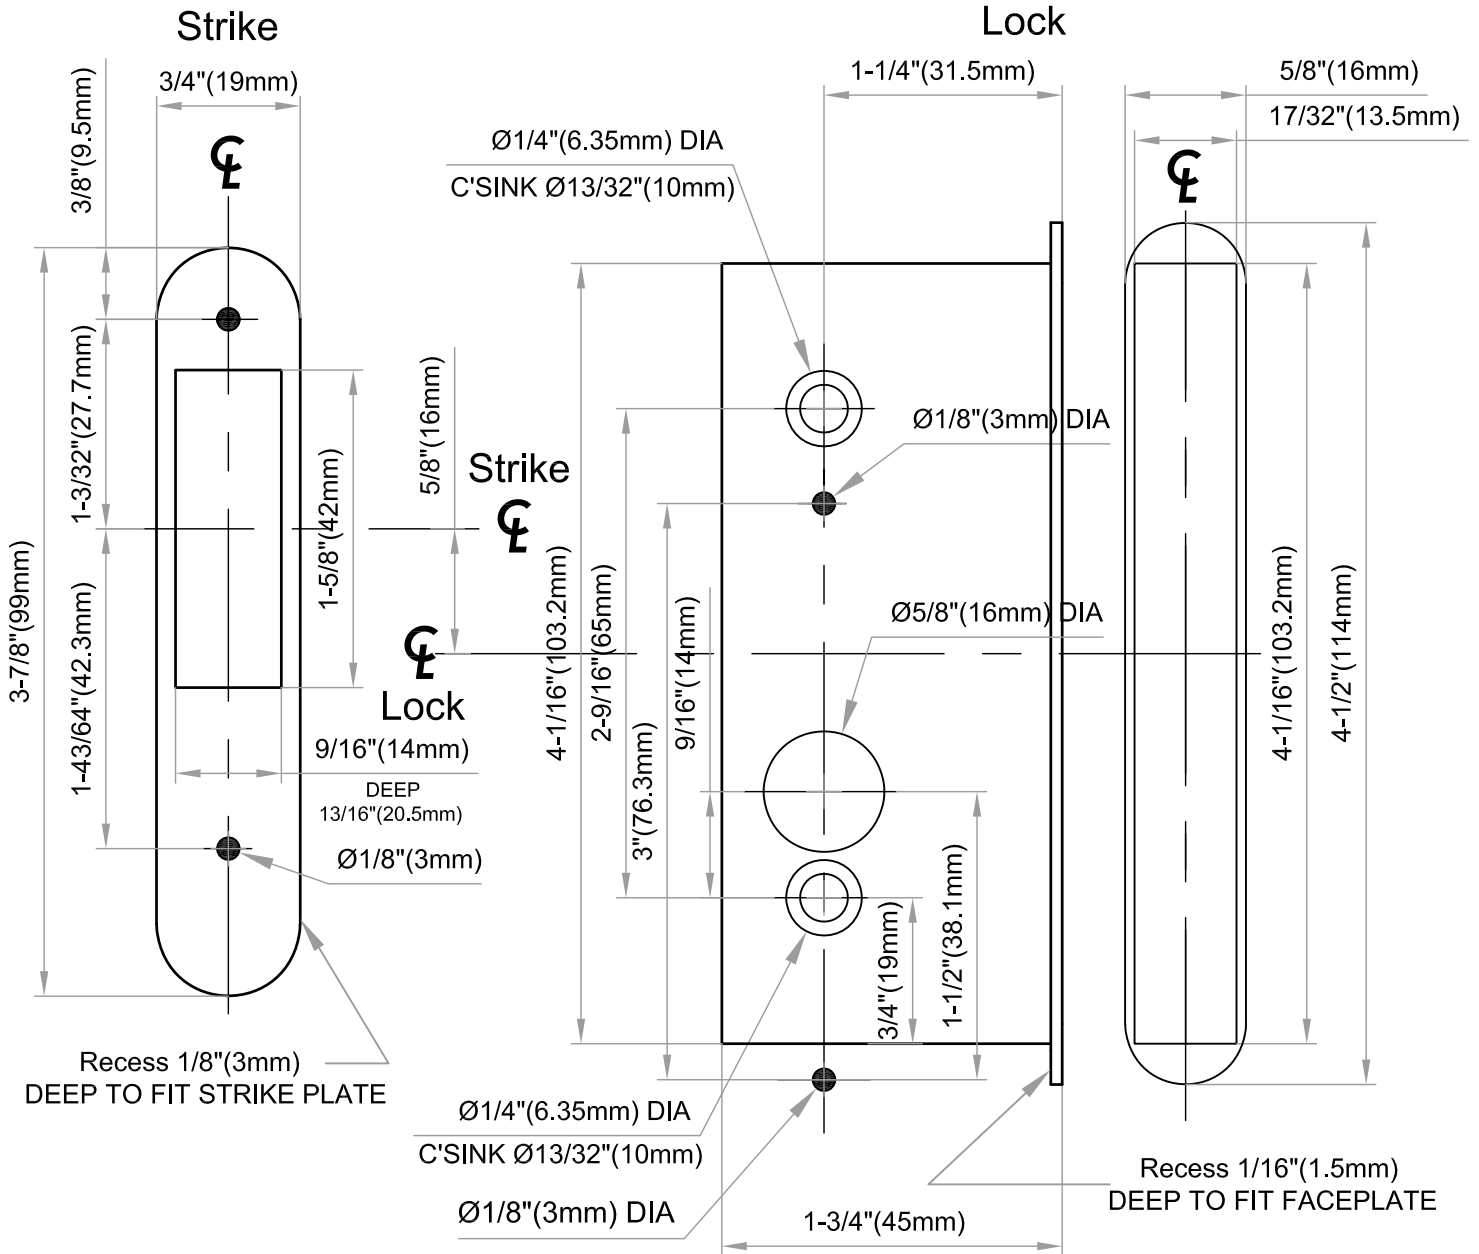

Template for PD3000 Mortise Lock -Wood Door

Dimensions do not provide allowances for door silencers, weather stripping, sound proofing or other additions to door or door frames.

PM-TMPD3000W-76-30
V20220105