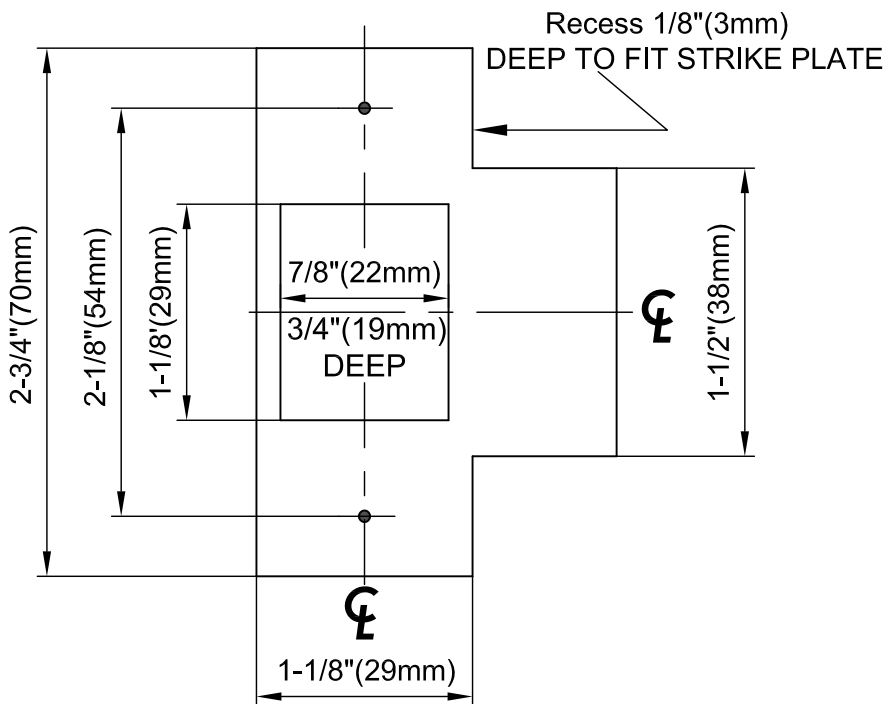

T-Strike

Full Lip Strike

Dimensions do not provide allowances for door silencers, weather stripping, sound proofing or other additions to door or door frames.