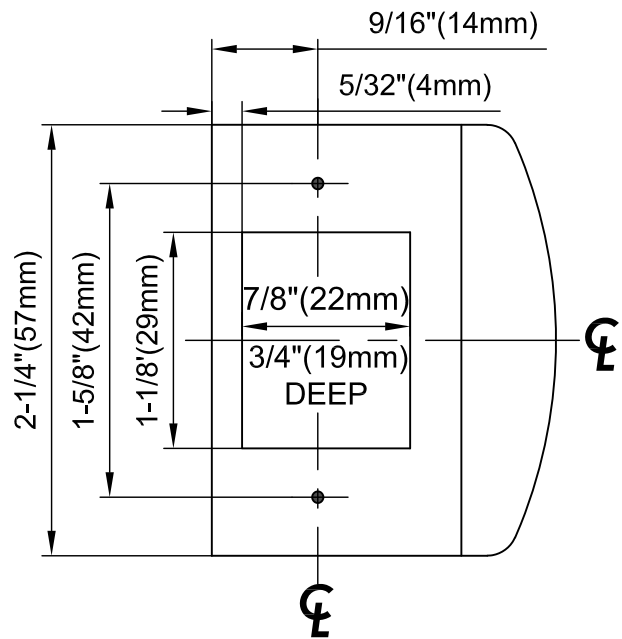

T-Strike

Full Lip Strike

Dimensions do not provide allowances for door silencers, weather stripping, sound proofing or other additions to door or door frames.