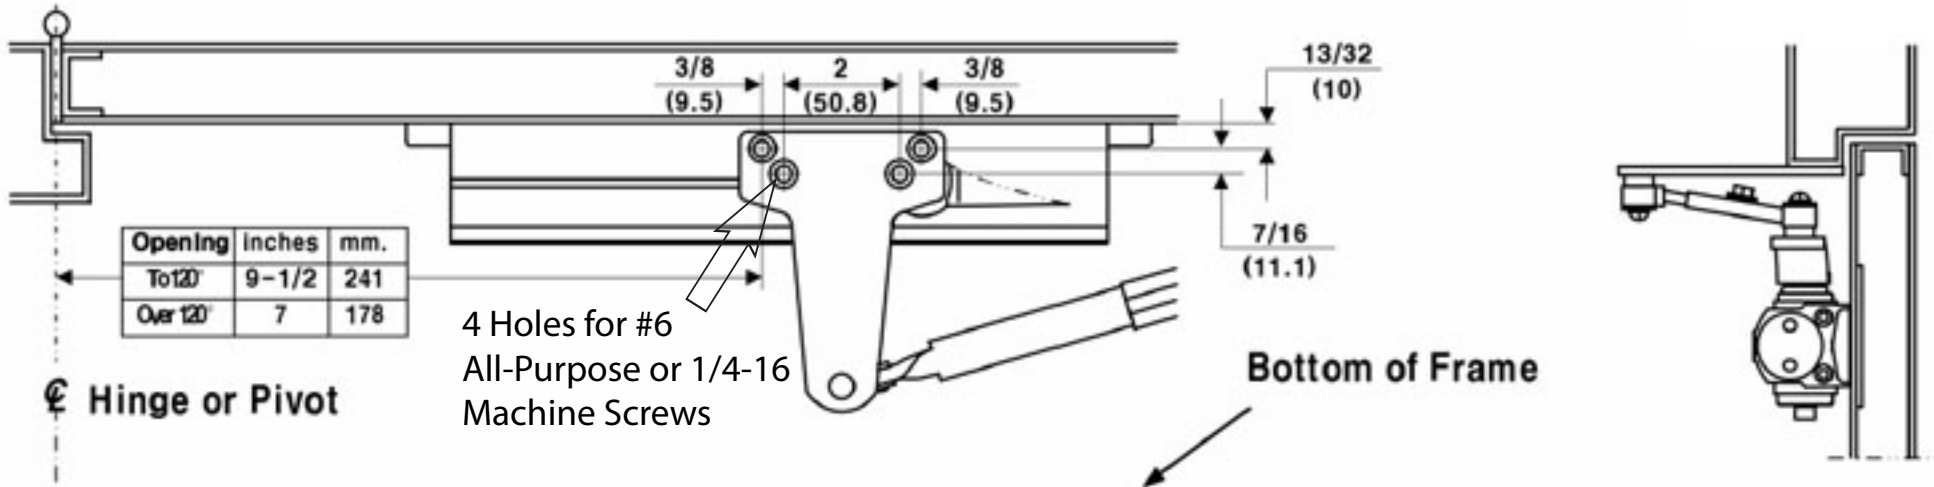

TEMPLATE FOR DC85 SERIES DOOR CLOSER PARALLEL ARM INSTALLATION

- THIS DRAWING IS NOT TO FULL SCALE
- LEFT HAND DOOR SHOWN
- SAME DIMENSIONS APPLY FOR RIGHT HAND DOOR MEASURED FROM CENTERLINE OF PIVOT POINT.
- DIMENSIONS ARE IN $\frac{\text{INCHES}}{\text{(mm.)}}$