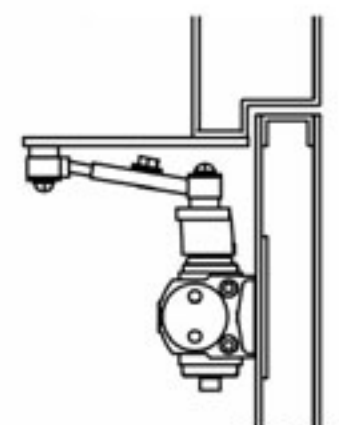

TEMPLATE FOR DC85 SERIES DOOR CLOSER PARALLEL ARM INSTALLATION

- THIS DRAWING IS NOT TO FULL SCALE
- LEFT HAND DOOR SHOWN
- SAME DIMENSIONS APPLY FOR RIGHT HAND DOOR MEASURED FROM CENTERLINE OF PIVOT POINT.
- DIMENSIONS ARE IN $\frac{\text{INCHES}}{\text{(mm.)}}$