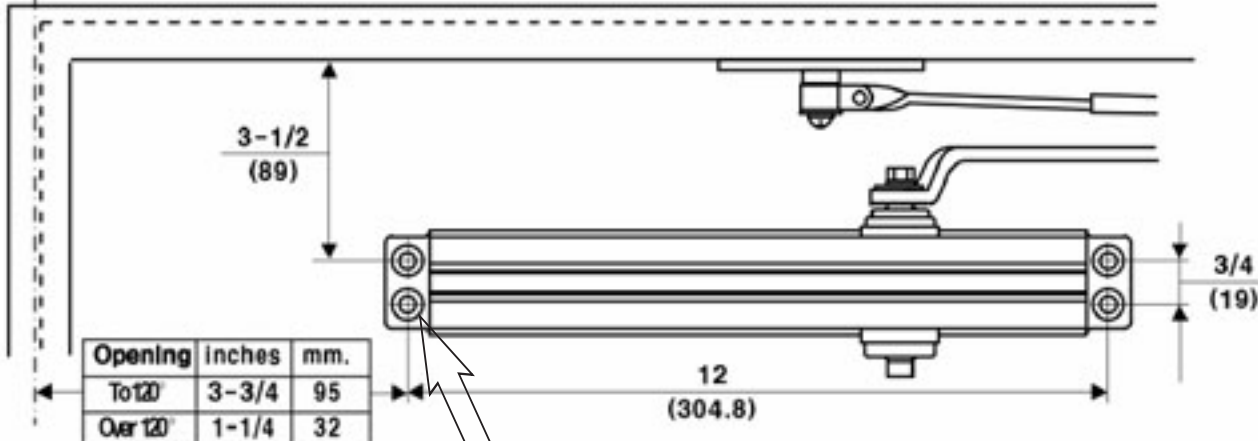

TEMPLATE FOR DC85 SERIES DOOR CLOSER PARALLEL ARM INSTALLATION

- THIS DRAWING IS NOT TO FULL SCALE
- LEFT HAND DOOR SHOWN
- SAME DIMENSIONS APPLY FOR RIGHT HAND DOOR MEASURED FROM CENTERLINE OF PIVOT POINT.
- DIMENSIONS ARE IN $\frac{\text{INCHES}}{\text{(mm.)}}$