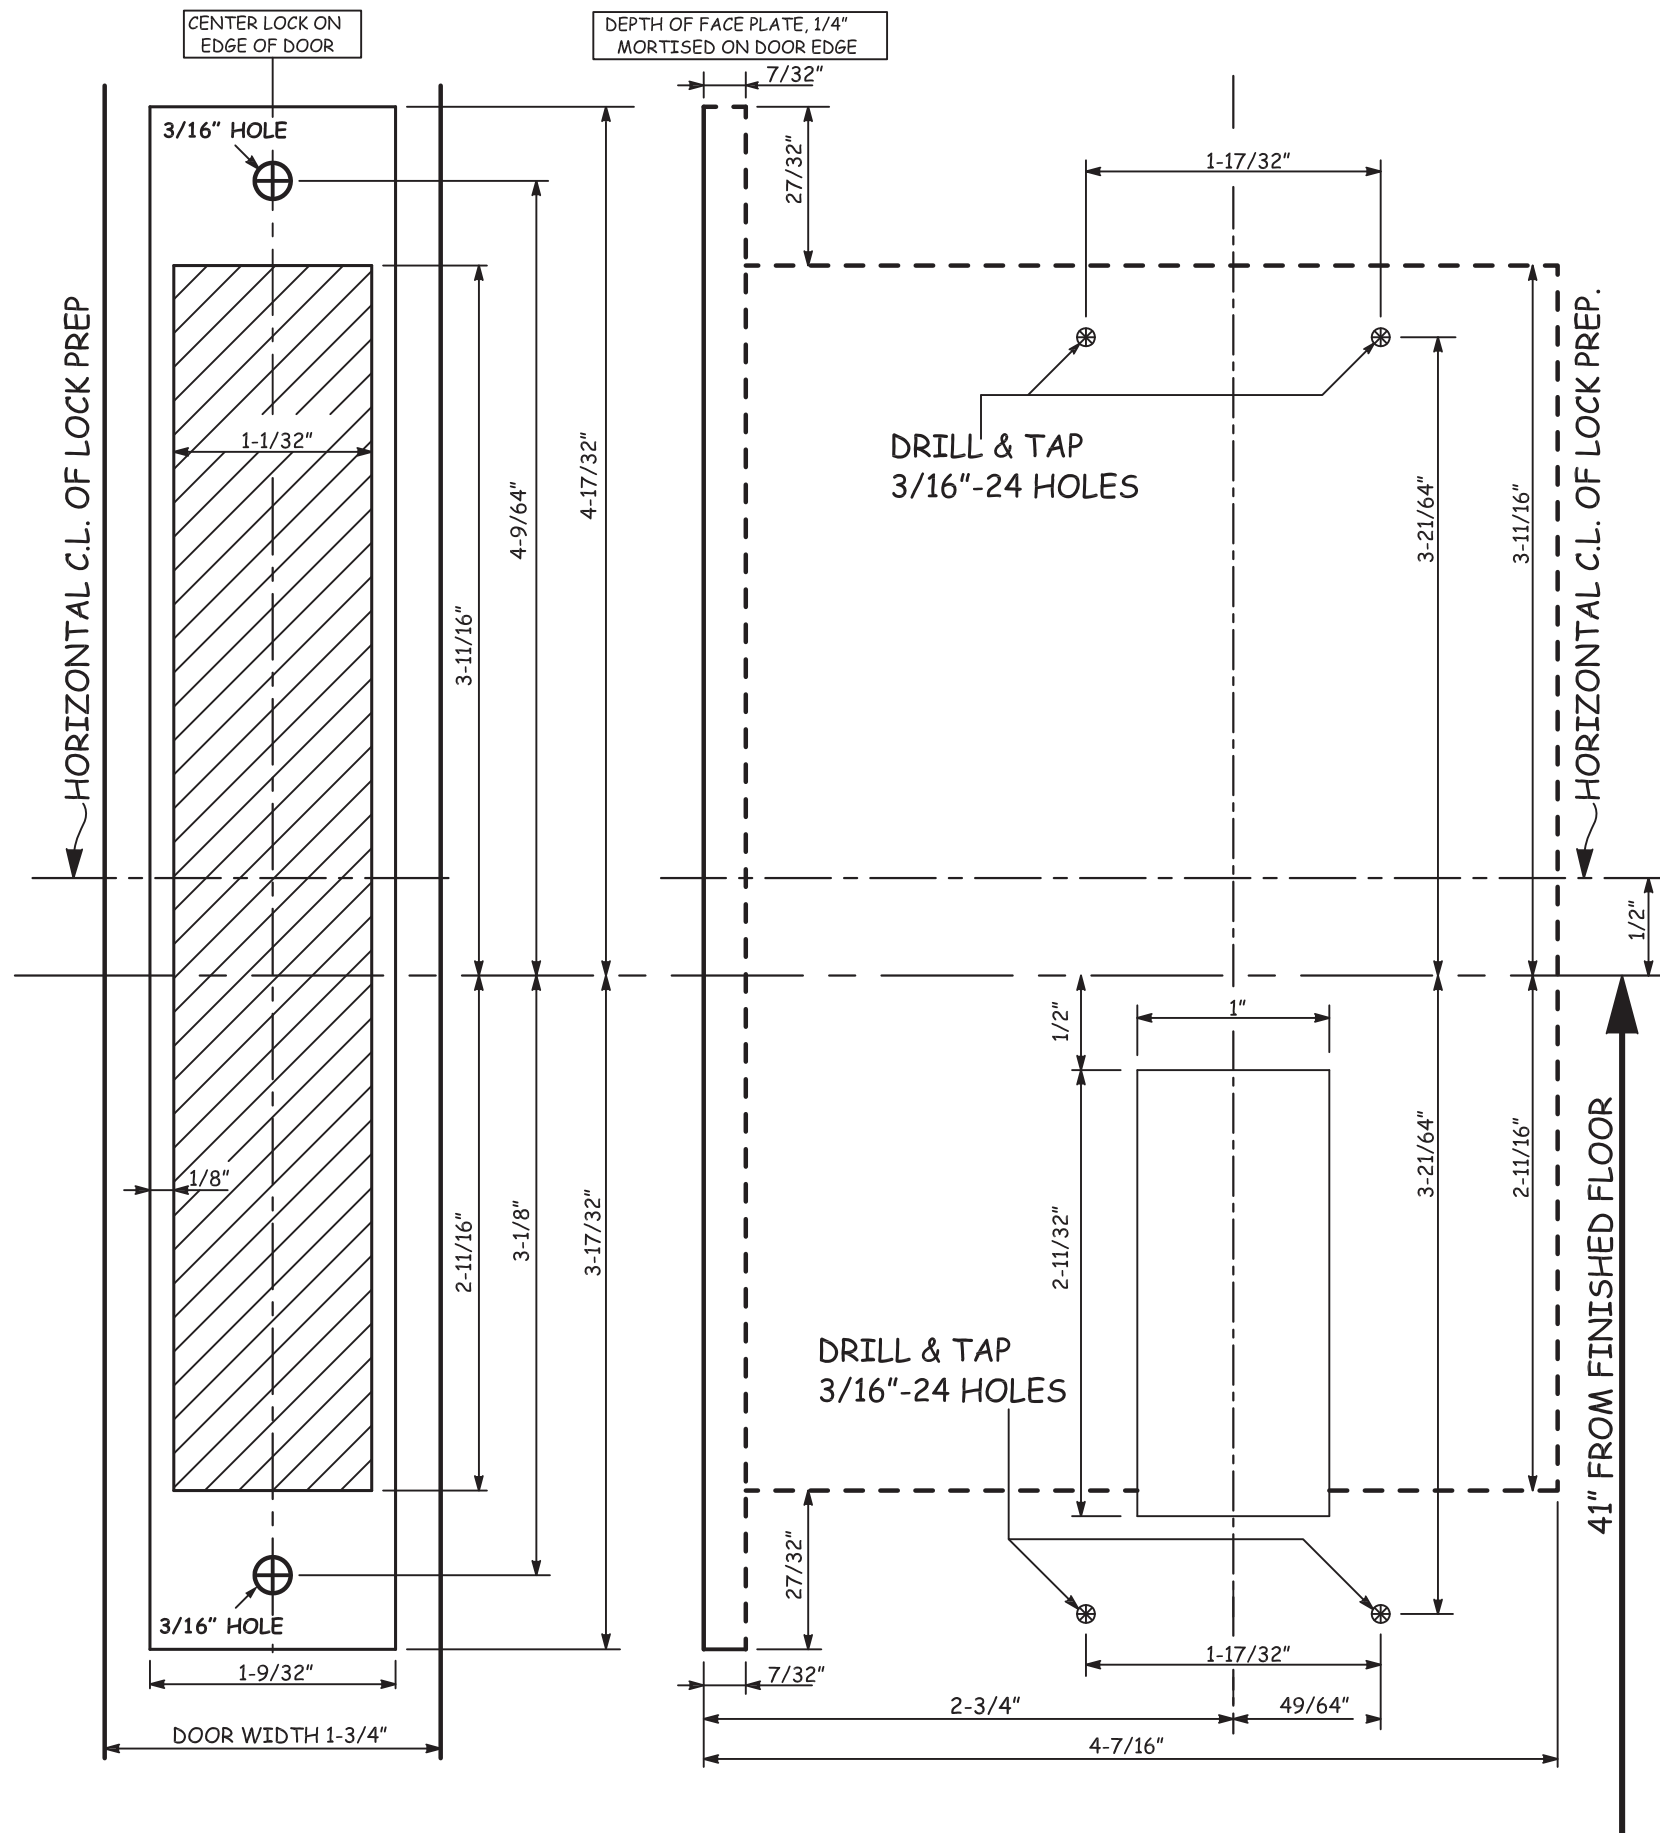

# INOX® ED93F-MED & ED93-MED Mortise Lock Exit Device

## STRIKE TEMPLATE

### Wood and Metal Door Template Right-Hand Reverse (RHR)

STRIKE TEMPLATE

**ED93F-MED & ED93-MED Mortise Lock Exit Device**  
**Wood and Metal Door Template**  
**Left-Hand Reverse (LHR)**