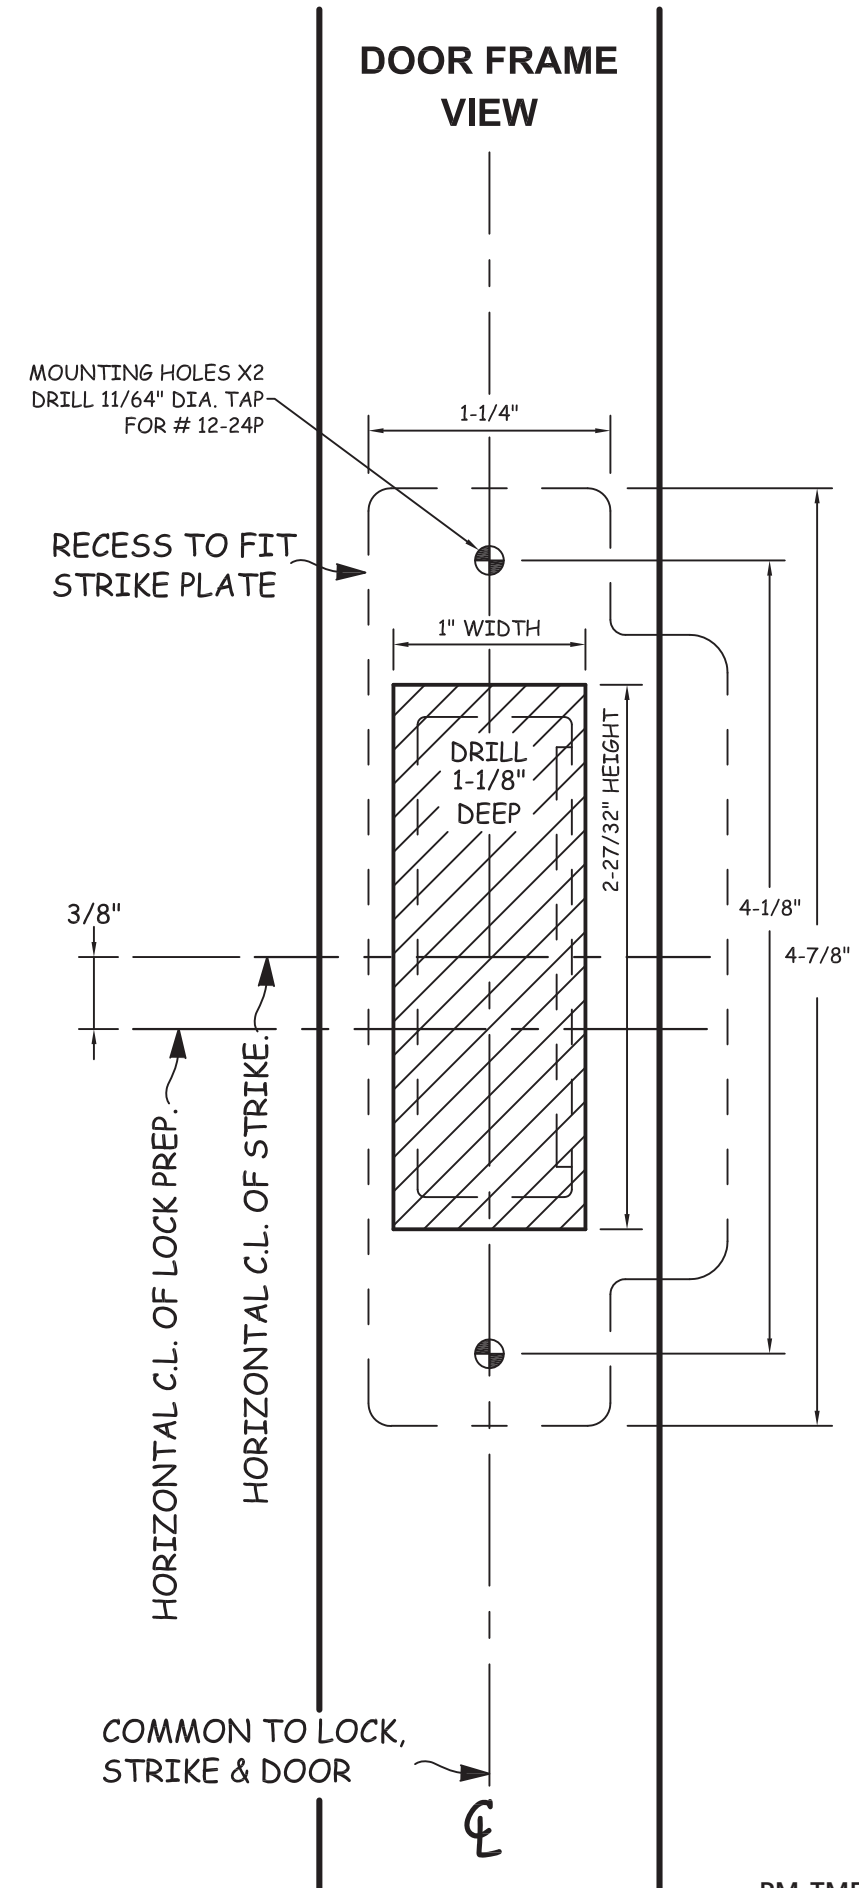

# INOX® ED93F-MED & ED93-MED Mortise Lock Exit Device

## STRIKE TEMPLATE

### Wood and Metal Door Template Right-Hand Reverse (RHR)

STRIKE TEMPLATE

**ED93F-MED & ED93-MED Mortise Lock Exit Device**  
**Wood and Metal Door Template**  
**Left-Hand Reverse (LHR)**