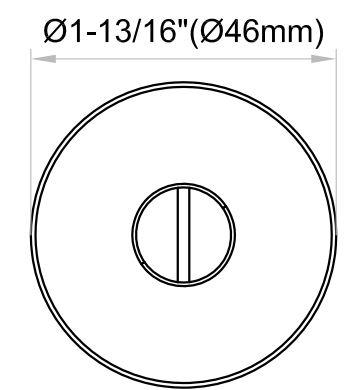

SR Privacy Escutcheon

Privacy Bolt	Backset	Case Side
PB162	2-3/8"(60mm)	3-5/64"(78mm)x11/16"(18mm)x7/8"(22mm)
PB172	2-3/4"(70mm)	3-15/32"(88mm)x11/16"(18mm)x7/8"(22mm)

Dimensions do not provide allowances for door silencers, weather stripping, sound proofing or other additions to door or door frames.