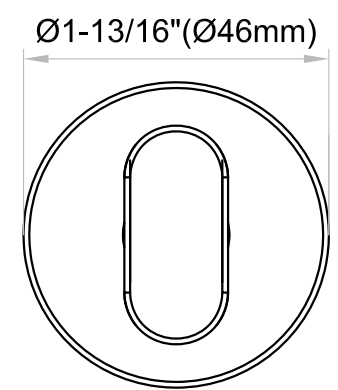

SR Privacy Escutcheon

Privacy Bolt	Backset	Case Side
PB162	2-3/8"(60mm)	3-5/64"(78mm)x11/16"(18mm)x7/8"(22mm)
PB172	2-3/4"(70mm)	3-15/32"(88mm)x11/16"(18mm)x7/8"(22mm)

Dimensions do not provide allowances for door silencers, weather stripping, sound proofing or other additions to door or door frames.