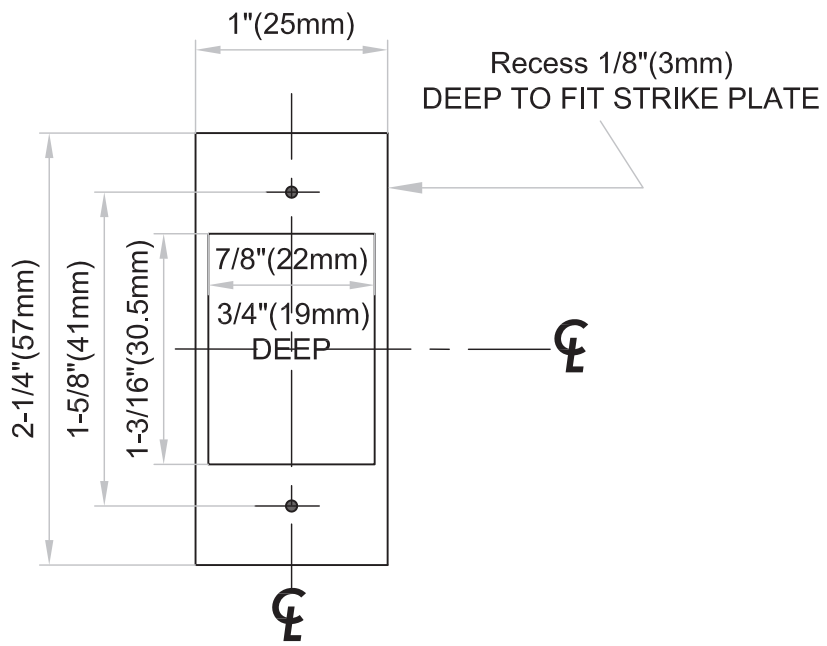

# Template for GA/GT/GS Rose with TL7 Magnetic Tubular Latch

	Backset	Case Side
Tubular latch TL761/762	2-3/8" (60mm)	3-3/8" (85mm) x 5/8" (16mm) x 7/8" (22mm)
TL771/772	2-3/4" (70mm)	3-3/4" (95mm) x 5/8" (16mm) x 7/8" (22mm)

Dimensions do not provide allowances for door silencers, weather stripping, sound proofing or other additions to door or door frames.