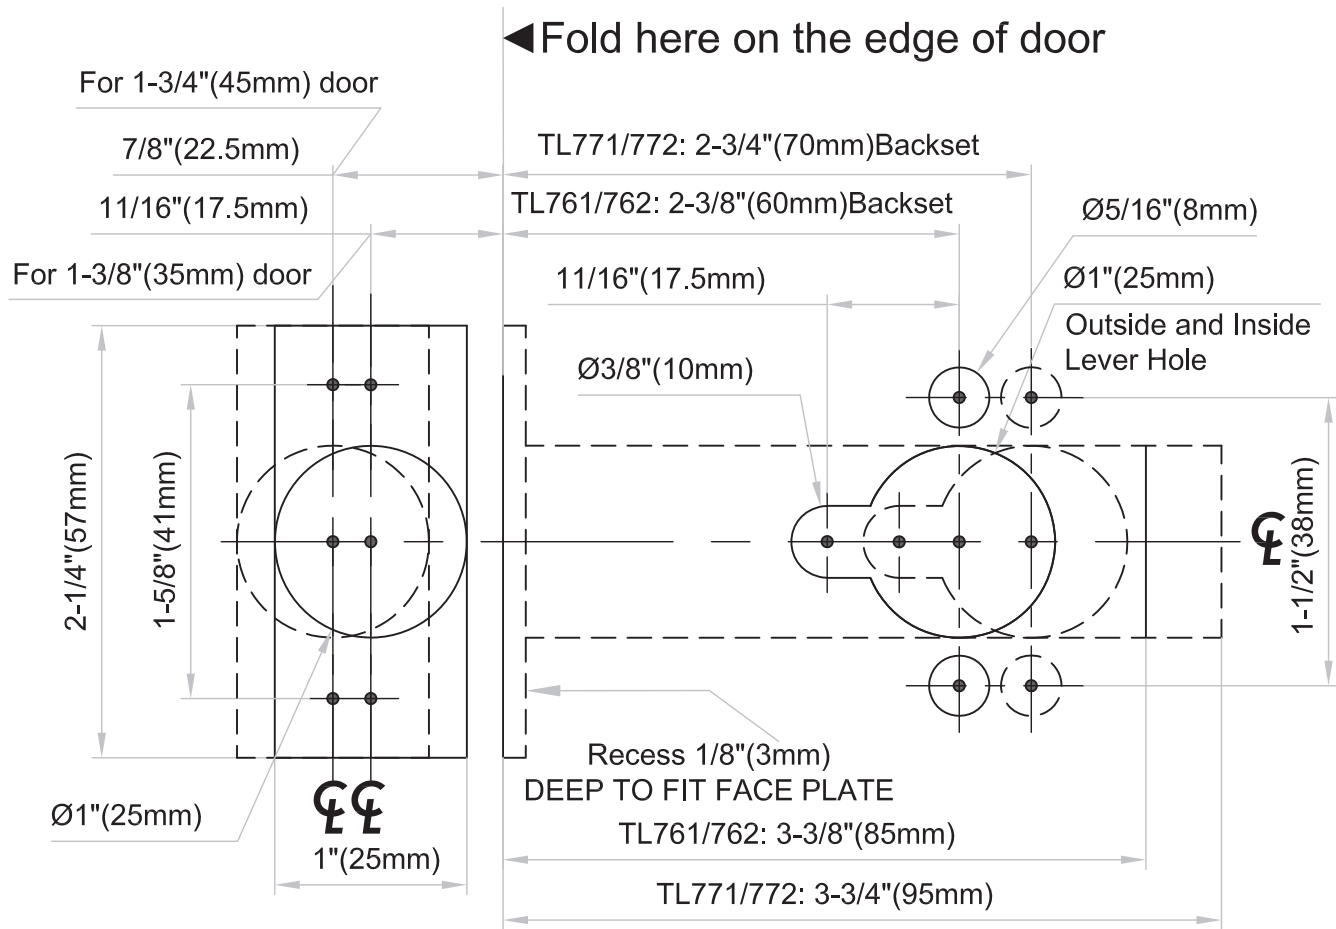

# Template for GA/GT/GS Rose with TL7 Magnetic Tubular Latch

	Backset	Case Side
Tubular latch TL761/762	2-3/8" (60mm)	3-3/8" (85mm) x 5/8" (16mm) x 7/8" (22mm)
TL771/772	2-3/4" (70mm)	3-3/4" (95mm) x 5/8" (16mm) x 7/8" (22mm)

Dimensions do not provide allowances for door silencers, weather stripping, sound proofing or other additions to door or door frames.